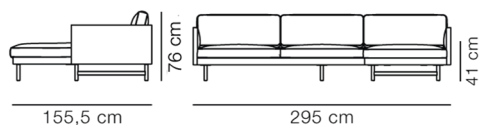

Product Sheet

Calmo 3 Seater Chaise 95

By Hugo Passos, 2019

Model	5655 - 95 cm cushions, Chaise L or R
About	Calmo is a modern sofa concept, designed for contemporary needs. This model with chaise lounge invites you to relax in comfort for many years. The chaise module can be changed from one side of the sofa to the other at any time, which means that the interior of the living room can be changed without the sofa needing to be replaced.
Product group	Sofas
Measurements	L: 295 cm, D: 155,5 cm H: 76 cm, Sh: 41 cm
Weight	105 kg
Materials	Sofa with separate seat and back cushions. Inner frame of wood with nozag springs. Available in fabric or leather. Cushions available in foam core with down wrap or solid foam (CMHR or HR). External cover is non-removable. Cushion covers are removable. Leg trestles in solid wood or steel. The sofa is prepared with metal threads for mounting of the chaise longue both left and right hand side. The placement of the chaise lounge can be changed on the spot using a standard hex key. Mounted with plastic glides. Felt glides available.
Accessories	Set of 3 cushions (P5522)
Test	EN 1022:2005, EN 16139:2013 (L2)
Guarantee	Fredericia Furniture A/S offers a five-year guarantee against manufacturing defects in standard products (materials and construction). Wear and damage to covers, surface treatment, inappropriate use and the like are not covered by the warranty.
Download	Download images, architect files at our partner portal on www.fredericia.com

Drawing

Colours

Wood / metal frame

Upholstery according to current price list.

Fredericia