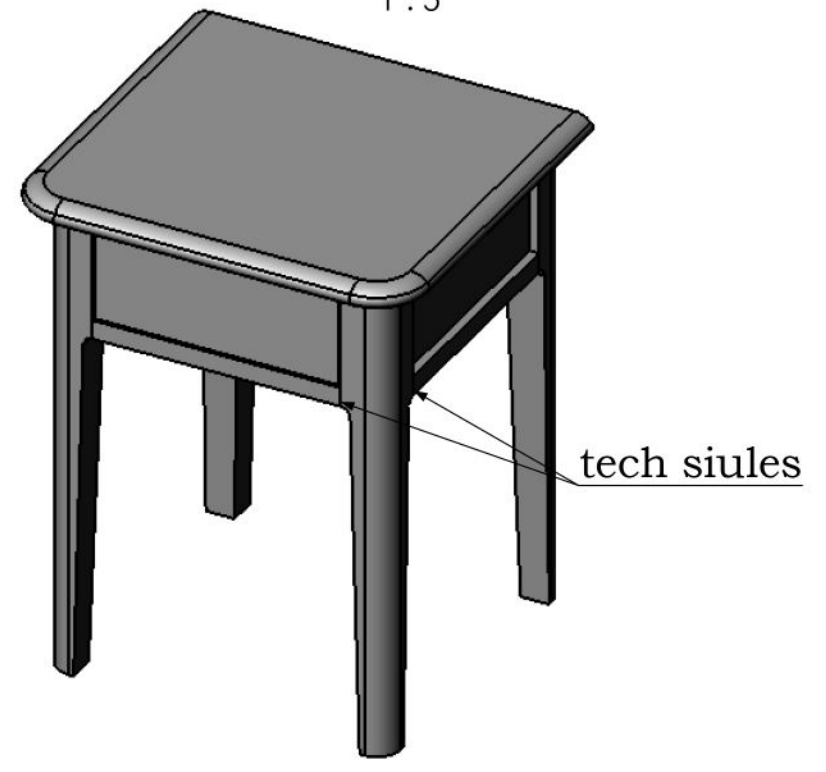

B-B
1:5

Wallace Bedside Table

The Wallace Bedside Table is a Scandi-style bedside table with one drawer in solid oak. This nordic design celebrates European hand craftsmanship at its best. This bedside table is hand made in small batches using FSC® (Forest Stewardship Council®) certified European oak.