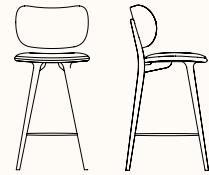

Country of origin
Slovenia

Materials
Solid oak wood / beech wood,
FSC® certified

Upholstery
Black or Natural tanned leather seat

Gliders
Hard plastic gliders installed as standard

Dimensions
W 46 cm D 38 cm H 99 cm SH 69 cm /
W 18" D 15" H 39" SH 27"

Weight
14 kg / 30.8 lbs

Packaging 1 box / 1 pcs.

Maintenance
Please follow our material
cleaning and care guide [here](#)

Environment
Indoor

mater

Mater Sustainability Factsheet

High Stool Backrest,
69 cm

Made from