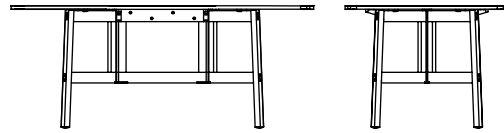

## Marlow Drop Leaf Table by Matthew Hilton

With clean lines and exceptional craftsmanship, the Marlow Table by award-winning designer Matthew Hilton is an elegant extendable dining table.

Compromising on neither style nor function, the drop leaf top easily folds down on both sides. The legs slide in and lock in place when the leaves are down, freeing up space while still functioning as a smaller dining table. When fully extended, the Marlow Table can accommodate up to 8 people.

### Key Features

- Sturdy table
- Seats 6-8 people
- Drop leaf extension with 600mm leaves
- Suitable for contract use

### Dimensions

Open

H748 W1850 D1000  
H29.5" W72.8" D39.4"

Closed

H748 W694 D1000 | Leaf L600  
H29.5" W27.3" D39.4" | Leaf L23.6"