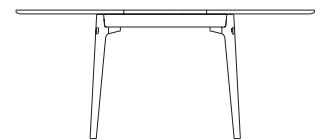

It features solid wood legs with a solid edge veneered top. To extend the top, simply pull one end of the table to simultaneously open both halves and pull the handle on the stored leaf to extend the table from 125cm to 175cm.

The table can sit up to 6 people, depending on the size of your chairs.

Made in Lithuania.

Key Features

- Extending dining table
- Suitable for seating 4-6 people
- Extension leaf are stored inside the table
- Suitable for contract use

Technical / Construction

- Solid wood legs, edge and underframe
- Veneered top and leaves
- Felt lined underframe leaf storage
- Clear polyurethane lacquer
- Part assembly required - minimum 2 people

Dimensions

SMALL

Ø1250mm H745mm | L500
 Ø49.21" H29.33" | L19.7"

LARGE

W1750mm D1250mm H745mm | L500
 W68.90" D49.21" H29.33" | L19.7"

Available Finishes

Oak

Walnut

Black
Stain