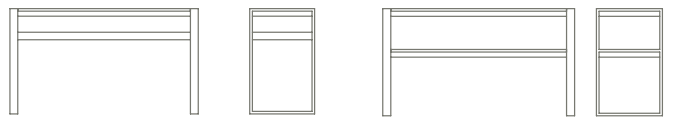

Technical / Construction

- Extruded aluminium
- Commercial-grade powder coat
- Injection moulded nylon floor glides
- Requires assembly

Dimensions

H1050 W1800 D620
H41.3" W70.8" D24.4"

Available Finishes

Black White Rust