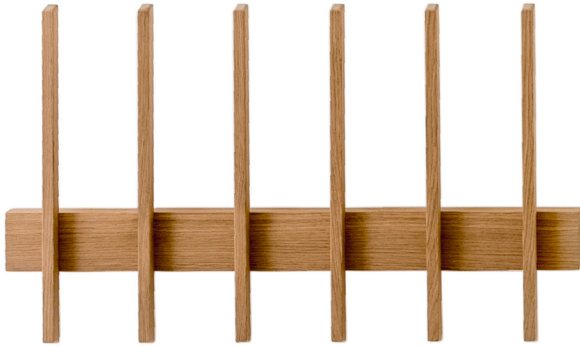

Fin Coathooks by Brendon Farrell

Fin Coat Hook by Brendon Farrell

Designed with a unique fin-inspired shape, the Fin coat hook offers a versatile rack to hang coats and essentials.

Crafted from solid ash, the Fin Coat Hook is a sleek and durable piece which lends itself use in any part of the home.

Choose from a single 6 hook rack, and add as many more as required.

Key Features

6 fin unit, which can be combined with as many as required.

Made in Europe

Technical / Construction

Solid ash

Dimensions

6 FIN

W609 H600 D80
W23.9" H23.6" D3.1"

Available Finishes

Ash

Black
Stain