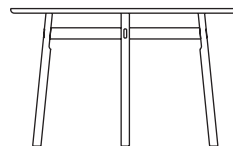

With a sitting arrangement of 4-6 people around 1.2m tabletop, the Kigumi Table is a simple and elegant table, perfect table for small dining areas.

Made in Lithuania.

Key Features

- Small footprint
- Sturdy fixed dining table
- Intersecting supports provide stability
- Chamfered edge ensures comfort and durability
- Seats 4 people
- Suitable for contract use

Technical / Construction

- Solid wood legs and edge
- Veneered top
- Clear polyurethane lacquer
- Part assembly required - minimum 2 people

Dimensions

Ø625mm H750mm
Ø24.61" H29.53"

Available Finishes

Oak

Walnut