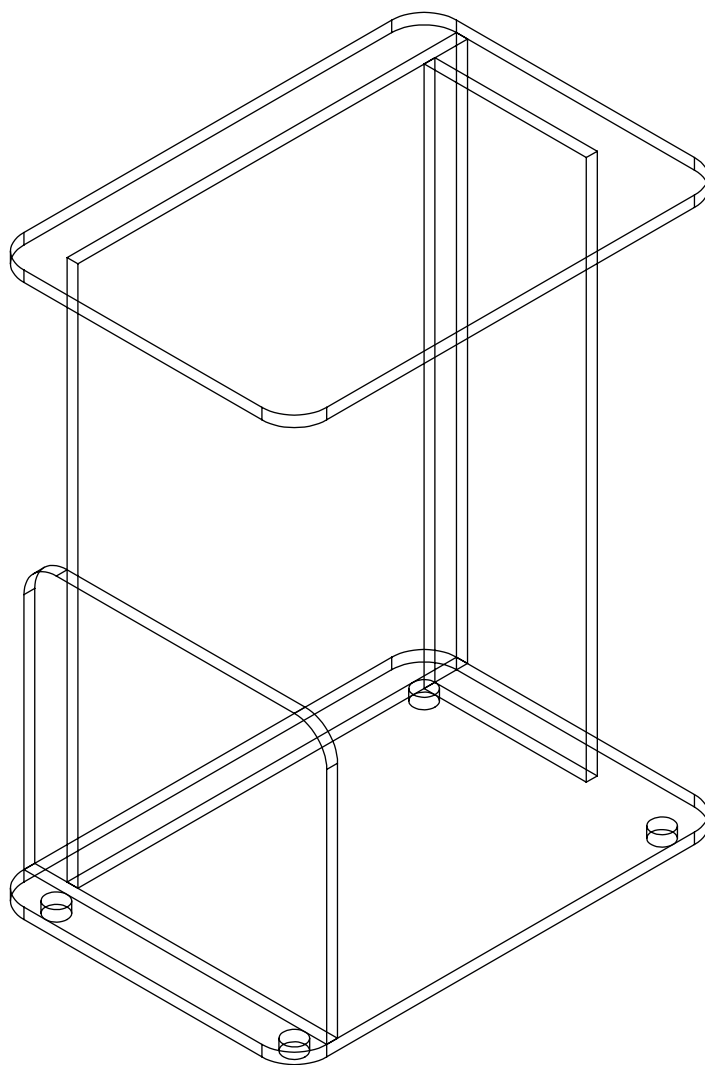

Lucent

Side Table

Care Instructions

Lucent Side Table – designed by Matthew Hilton

To prolong the life of the product and retain its appearance and functionality, we would like to give you some relevant information and care advice:-