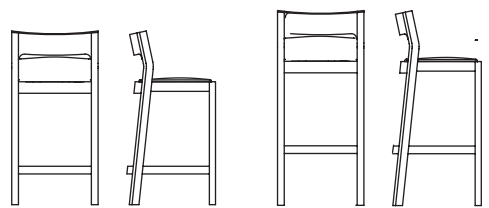

Stainless steel is recessed into the footrest providing protection against marking and scratching of the wood.

The Profile Stool is available in a counter or bar height and four finishes: oak with a brown, black or cream leather seat, walnut with a black leather seat or black with a black leather seat.

Made in Thailand/Lithuania.

Other Information

Product per box

Key Features

- Solid timber
- Leather upholstered seat pad
- Suitable for contract use

Technical / Construction

- Solid oak, walnut or black stain
- Top grain leather in brown, black or cream

Dimensions

Counter Stool

H910 W450 D460 | SH660  
H35.8 W17.7 D18.1" | SH660

Bar Stool

H1015 W450 D460 | SH760  
H40" W17.7" D18.1" | SH26.3"

Available Finishes

Oak-Brown    Oak-Cream    Walnut-Black    Black-Black    COM