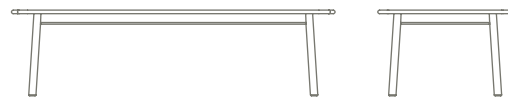

Designed by David Irwin and constructed from Grade A Teak, the Tanso Rectangular Table is highly robust and weather resistant for outdoor use, yet it's elegant and detailed aesthetic also affords it a place inside.

Available in two size options, this table pairs perfectly with the Tanso Armchair.

Made in Vietnam.

### Dimensions

H730 W2693 D1100  
H29" W106" D43"

H730 W1841 D950  
H28.7" W72.4" D37.4"