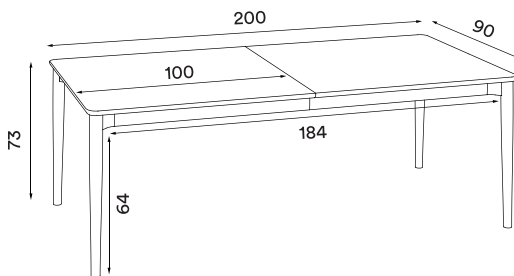

Expand table extension 90 x 50
smoked oak – *Item no. 2618*

Expand table extension 90 x 50
black painted oak – *Item no. 2619*

Product type: Dining table
Design: Sami Kallio, 2022
Material: Solid oak
Colours: Light oiled oak, smoked oak finish or black painted oak
Net weight (table): 53 kg
Net weight (extension): 11 kg
Maximum length: 300 cm
Minimum order size: 1

Dimensions (cm):

Expand table 250

Expand dining table 250 x 90
light oiled oak – *Item no. 2614*

Expand dining table 250 x 90
smoked oak – *Item no. 2615*

Expand dining table 250 x 90
black painted oak – *Item no. 2616*

Expand table extension 90 x 50
light oiled oak – *Item no. 2617*

Expand table extension 90 x 50
smoked oak – *Item no. 2618*

Expand table extension 90 x 50
black painted oak – *Item no. 2619*

Product type: Dining table
Design: Sami Kallio, 2022
Material: Solid oak
Colours: Light oiled oak, smoked oak finish or black painted oak
Net weight (table): 62 kg
Net weight (extension): 11 kg
Maximum length: 350 cm
Minimum order size: 1

Dimensions (cm):