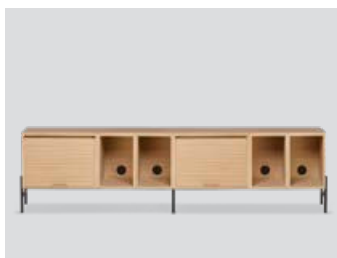

Hifive cabinet system

Hifive 75 light oak floor H15

Hifive 75 smoked oak wall

Hifive 75 black oak floor H28

Hifive 100 light oak floor H28

Hifive 100 smoked oak floor H15

Hifive 100 black oak wall

Hifive 150 light oak wall

Hifive 150 smoked oak floor H28

Hifive 150 black oak floor H15

Hifive 200 light oak floor H15

Hifive 200 smoked oak floor H28

Hifive 200 black oak wall

Hifive 75 x 114 tall cabinet
light oak floor H28

Hifive 75 x 114 tall cabinet
smoked oak floor H28

Hifive 75 x 114 tall cabinet
black painted oak floor H28

Hifive cabinet system

Product type: Media furniture / storage

Design: Rudi Wulff, 2018

Material cabinet boxes and top board: MDF, oak veneer

Colour cabinet boxes and top board: Light oiled oak, smoked oak finish or black painted oak

Material legs: Steel

Colour legs: Black (Ral 9005)

Net weight open box (25 cm): 6.4 kg

Net weight tambour cabinet (50 cm): 12.5 kg

Net weight top/back board 75 cm: 2.1 kg

Net weight top/back board 100 cm: 3.2 kg