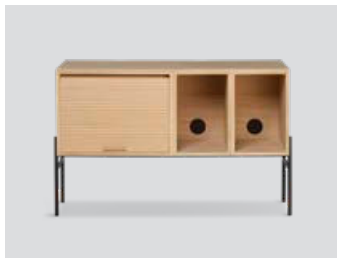

Hifive cabinet system

Hifive 75 light oak floor H15

Hifive 75 smoked oak wall

Hifive 75 black oak floor H28

Hifive 100 light oak floor H28

Hifive 100 smoked oak floor H15

Hifive 100 black oak wall

Hifive 150 light oak wall

Hifive 150 smoked oak floor H28

Hifive 150 black oak floor H15

Hifive 200 light oak floor H15

Hifive 200 smoked oak floor H28

Hifive 200 black oak wall

Hifive 75 x 114 tall cabinet
light oak floor H28

Hifive 75 x 114 tall cabinet
smoked oak floor H28

Hifive 75 x 114 tall cabinet
black painted oak floor H28

Hifive cabinet system

Product type: Media furniture / storage

Design: Rudi Wulff, 2018

Material cabinet boxes and top board: MDF, oak veneer

Colour cabinet boxes and top board: Light oiled oak, smoked oak finish or black painted oak

Material legs: Steel

Colour legs: Black (Ral 9005)

Net weight open box (25 cm): 6.4 kg

Net weight tambour cabinet (50 cm): 12.5 kg

Net weight top/back board 75 cm: 2.1 kg

Net weight top/back board 100 cm: 3.2 kg