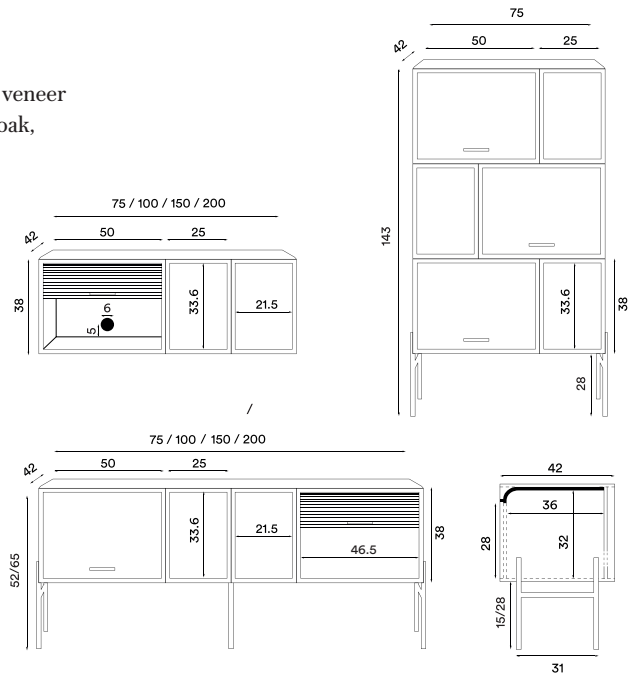

Hifive cabinet system

Product type: Media furniture / storage

Design: Rudi Wulff, 2018

Material cabinet boxes and top board: MDF, oak veneer

Colour cabinet boxes and top board: Light oiled oak, smoked oak finish or black painted oak

Material legs: Steel

Colour legs: Black (Ral 9005)

Net weight open box (25 cm): 6.4 kg

Net weight tambour cabinet (50 cm): 12.5 kg

Net weight top/back board 75 cm: 2.1 kg

Net weight top/back board 100 cm: 3.2 kg

Net weight top/back board 150 cm: 4.2 kg

Net weight top/back board 200 cm: 6.4 kg

Net weight legs 75 cm: 2.2 kg / 2.4 kg

Net weight legs 100 cm: 2.4 kg / 2.6 kg

Net weight legs 150 cm: 3.8 kg / 4.1 kg

Net weight legs 200 cm: 4.2 kg / 4.5 kg

Minimum order size: 1