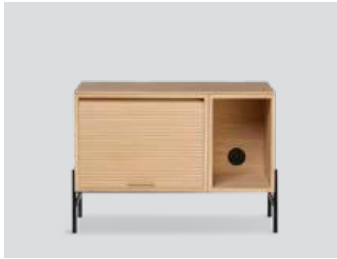

Hifive cabinet system

Hifive 75 light oak floor H15

Hifive 75 smoked oak wall

Hifive 75 black oak floor H28

Hifive 100 light oak floor H28

Hifive 100 smoked oak floor H15

Hifive 100 black oak wall

Hifive 150 light oak wall

Hifive 150 smoked oak floor H28

Hifive 150 black oak floor H15

Hifive 200 light oak floor H15

Hifive 200 smoked oak floor H28

Hifive 200 black oak wall

Hifive 75 x 114 tall cabinet
light oak floor H28

Hifive 75 x 114 tall cabinet
smoked oak floor H28

Hifive 75 x 114 tall cabinet
black painted oak floor H28

Hifive cabinet system

Product type: Media furniture / storage

Design: Rudi Wulff, 2018

Material cabinet boxes and top board: MDF, oak veneer

Colour cabinet boxes and top board: Light oiled oak, smoked oak finish or black painted oak

Material legs: Steel

Colour legs: Black (Ral 9005)

Net weight open box (25 cm): 6.4 kg

Net weight tambour cabinet (50 cm): 12.5 kg

Net weight top/back board 75 cm: 2.1 kg

Net weight top/back board 100 cm: 3.2 kg