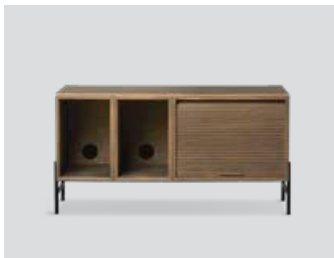

Hifive cabinet system

Hifive 75 light oak floor H15

Hifive 75 smoked oak wall

Hifive 75 black oak floor H28

Hifive 100 light oak floor H28

Hifive 100 smoked oak floor H15

Hifive 100 black oak wall

Hifive 150 light oak wall

Hifive 150 smoked oak floor H28

Hifive 150 black oak floor H15

Hifive 200 light oak floor H15

Hifive 200 smoked oak floor H28

Hifive 200 black oak wall

Hifive 75 x 114 tall cabinet
light oak floor H28

Hifive 75 x 114 tall cabinet
smoked oak floor H28

Hifive 75 x 114 tall cabinet
black painted oak floor H28

Hifive cabinet system

Product type: Media furniture / storage

Design: Rudi Wulff, 2018

Material cabinet boxes and top board: MDF, oak veneer

Colour cabinet boxes and top board: Light oiled oak, smoked oak finish or black painted oak

Material legs: Steel

Colour legs: Black (Ral 9005)

Net weight open box (25 cm): 6.4 kg

Net weight tambour cabinet (50 cm): 12.5 kg

Net weight top/back board 75 cm: 2.1 kg

Net weight top/back board 100 cm: 3.2 kg