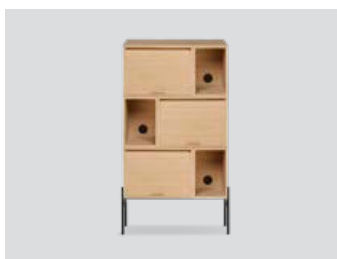

# Hifive cabinet system

Hifive 75 light oak floor H15

Hifive 75 smoked oak wall

Hifive 75 black oak floor H28

Hifive 100 light oak floor H28

Hifive 100 smoked oak floor H15

Hifive 100 black oak wall

Hifive 150 light oak wall

Hifive 150 smoked oak floor H28

Hifive 150 black oak floor H15

Hifive 200 light oak floor H15

Hifive 200 smoked oak floor H28

Hifive 200 black oak wall

Hifive 75 x 114 tall cabinet  
light oak floor H28

Hifive 75 x 114 tall cabinet  
smoked oak floor H28

Hifive 75 x 114 tall cabinet  
black painted oak floor H28

# Hifive cabinet system

**Product type:** Media furniture / storage

**Design:** Rudi Wulff, 2018

**Material cabinet boxes and top board:** MDF, oak veneer

**Colour cabinet boxes and top board:** Light oiled oak, smoked oak finish or black painted oak