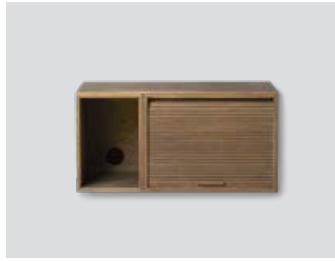

# Hifive cabinet system

Hifive 75 light oak floor H15

Hifive 75 smoked oak wall

Hifive 75 black oak floor H28

Hifive 100 light oak floor H28

Hifive 100 smoked oak floor H15

Hifive 100 black oak wall

Hifive 150 light oak wall

Hifive 150 smoked oak floor H28

Hifive 150 black oak floor H15

Hifive 200 light oak floor H15

Hifive 200 smoked oak floor H28

Hifive 200 black oak wall

Hifive 75 x 114 tall cabinet  
light oak floor H28

Hifive 75 x 114 tall cabinet  
smoked oak floor H28

Hifive 75 x 114 tall cabinet  
black painted oak floor H28