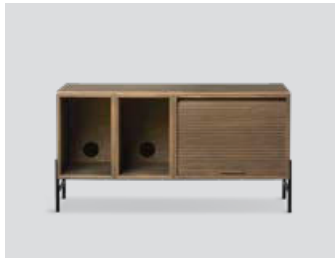

# Hifive cabinet system

Hifive 75 light oak floor H15

Hifive 75 smoked oak wall

Hifive 75 black oak floor H28

Hifive 100 light oak floor H28

Hifive 100 smoked oak floor H15

Hifive 100 black oak wall

Hifive 150 light oak wall

Hifive 150 smoked oak floor H28

Hifive 150 black oak floor H15

Hifive 200 light oak floor H15

Hifive 200 smoked oak floor H28

Hifive 200 black oak wall

Hifive 75 x 114 tall cabinet  
light oak floor H28

Hifive 75 x 114 tall cabinet  
smoked oak floor H28

Hifive 75 x 114 tall cabinet  
black painted oak floor H28

# Hifive cabinet system

**Product type:** Media furniture / storage

**Design:** Rudi Wulff, 2018

**Material cabinet boxes and top board:** MDF, oak veneer

**Colour cabinet boxes and top board:** Light oiled oak, smoked oak finish or black painted oak