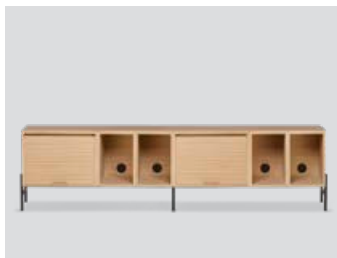

Hifive cabinet system

Hifive 75 light oak floor H15

Hifive 75 smoked oak wall

Hifive 75 black oak floor H28

Hifive 100 light oak floor H28

Hifive 100 smoked oak floor H15

Hifive 100 black oak wall

Hifive 150 light oak wall

Hifive 150 smoked oak floor H28

Hifive 150 black oak floor H15

Hifive 200 light oak floor H15

Hifive 200 smoked oak floor H28

Hifive 200 black oak wall

Hifive 75 x 114 tall cabinet
light oak floor H28

Hifive 75 x 114 tall cabinet
smoked oak floor H28

Hifive 75 x 114 tall cabinet
black painted oak floor H28

Hifive cabinet system

Product type: Media furniture / storage

Design: Rudi Wulff, 2018

Material cabinet boxes and top board: MDF, oak veneer

Colour cabinet boxes and top board: Light oiled oak, smoked oak finish or black painted oak

Material legs: Steel

Colour legs: Black (Ral 9005)

Net weight open box (25 cm): 6.4 kg

Net weight tambour cabinet (50 cm): 12.5 kg

Net weight top/back board 75 cm: 2.1 kg

Net weight top/back board 100 cm: 3.2 kg