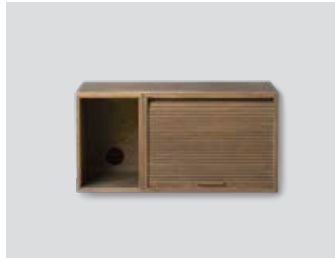

Hifive cabinet system

Hifive 75 light oak floor H15

Hifive 75 smoked oak wall

Hifive 75 black oak floor H28

Hifive 100 light oak floor H28

Hifive 100 smoked oak floor H15

Hifive 100 black oak wall

Hifive 150 light oak wall

Hifive 150 smoked oak floor H28

Hifive 150 black oak floor H15

Hifive 200 light oak floor H15

Hifive 200 smoked oak floor H28

Hifive 200 black oak wall

Hifive 75 x 114 tall cabinet
light oak floor H28

Hifive 75 x 114 tall cabinet
smoked oak floor H28

Hifive 75 x 114 tall cabinet
black painted oak floor H28

Hifive cabinet system

Product type: Media furniture / storage

Design: Rudi Wulff, 2018

Material cabinet boxes and top board: MDF, oak veneer

Colour cabinet boxes and top board: Light oiled oak, smoked oak finish or black painted oak

Material legs: Steel

Colour legs: Black (Ral 9005)

Net weight open box (25 cm): 6.4 kg

Net weight tambour cabinet (50 cm): 12.5 kg

Net weight top/back board 75 cm: 2.1 kg

Net weight top/back board 100 cm: 3.2 kg