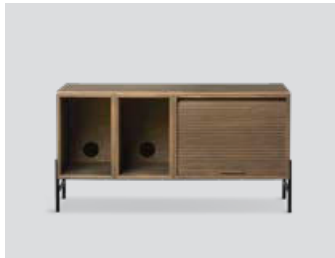

Hifive cabinet system

Hifive 75 light oak floor H15

Hifive 75 smoked oak wall

Hifive 75 black oak floor H28

Hifive 100 light oak floor H28

Hifive 100 smoked oak floor H15

Hifive 100 black oak wall

Hifive 150 light oak wall

Hifive 150 smoked oak floor H28

Hifive 150 black oak floor H15

Hifive 200 light oak floor H15

Hifive 200 smoked oak floor H28

Hifive 200 black oak wall

Hifive 75 x 114 tall cabinet
light oak floor H28

Hifive 75 x 114 tall cabinet
smoked oak floor H28

Hifive 75 x 114 tall cabinet
black painted oak floor H28

Hifive cabinet system

Product type: Media furniture / storage

Design: Rudi Wulff, 2018

Material cabinet boxes and top board: MDF, oak veneer

Colour cabinet boxes and top board: Light oiled oak, smoked oak finish or black painted oak

Material legs: Steel

Colour legs: Black (Ral 9005)

Net weight open box (25 cm): 6.4 kg

Net weight tambour cabinet (50 cm): 12.5 kg

Net weight top/back board 75 cm: 2.1 kg

Net weight top/back board 100 cm: 3.2 kg