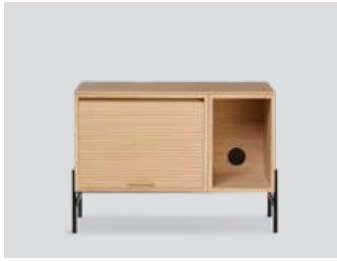

Hifive cabinet system

Hifive 75 light oak floor H15

Hifive 75 smoked oak wall

Hifive 75 black oak floor H28

Hifive 100 light oak floor H28

Hifive 100 smoked oak floor H15

Hifive 100 black oak wall

Hifive 150 light oak wall

Hifive 150 smoked oak floor H28

Hifive 150 black oak floor H15

Hifive 200 light oak floor H15

Hifive 200 smoked oak floor H28

Hifive 200 black oak wall

Hifive 75 x 114 tall cabinet
light oak floor H28

Hifive 75 x 114 tall cabinet
smoked oak floor H28

Hifive 75 x 114 tall cabinet
black painted oak floor H28

Hifive cabinet system

Product type: Media furniture / storage

Design: Rudi Wulff, 2018

Material cabinet boxes and top board: MDF, oak veneer

Colour cabinet boxes and top board: Light oiled oak, smoked oak finish or black painted oak

Material legs: Steel

Colour legs: Black (Ral 9005)

Net weight open box (25 cm): 6.4 kg

Net weight tambour cabinet (50 cm): 12.5 kg

Net weight top/back board 75 cm: 2.1 kg

Net weight top/back board 100 cm: 3.2 kg