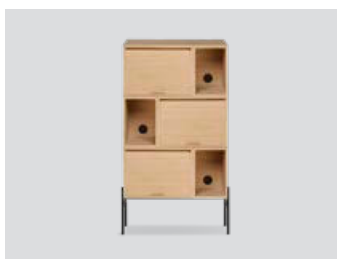

Hifive cabinet system

Hifive 75 light oak floor H15

Hifive 75 smoked oak wall

Hifive 75 black oak floor H28

Hifive 100 light oak floor H28

Hifive 100 smoked oak floor H15

Hifive 100 black oak wall

Hifive 150 light oak wall

Hifive 150 smoked oak floor H28

Hifive 150 black oak floor H15

Hifive 200 light oak floor H15

Hifive 200 smoked oak floor H28

Hifive 200 black oak wall

Hifive 75 x 114 tall cabinet
light oak floor H28

Hifive 75 x 114 tall cabinet
smoked oak floor H28

Hifive 75 x 114 tall cabinet
black painted oak floor H28

Hifive cabinet system

Product type: Media furniture / storage

Design: Rudi Wulff, 2018

Material cabinet boxes and top board: MDF, oak veneer

Colour cabinet boxes and top board: Light oiled oak, smoked oak finish or black painted oak

Material legs: Steel

Colour legs: Black (Ral 9005)

Net weight open box (25 cm): 6.4 kg

Net weight tambour cabinet (50 cm): 12.5 kg

Net weight top/back board 75 cm: 2.1 kg

Net weight top/back board 100 cm: 3.2 kg