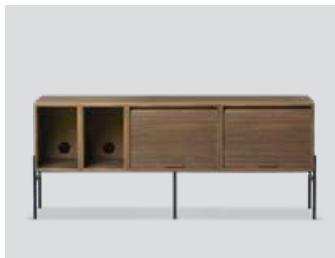

Hifive cabinet system

Hifive 75 light oak floor H15

Hifive 75 smoked oak wall

Hifive 75 black oak floor H28

Hifive 100 light oak floor H28

Hifive 100 smoked oak floor H15

Hifive 100 black oak wall

Hifive 150 light oak wall

Hifive 150 smoked oak floor H28

Hifive 150 black oak floor H15

Hifive 200 light oak floor H15

Hifive 200 smoked oak floor H28

Hifive 200 black oak wall

Hifive 75 x 114 tall cabinet
light oak floor H28

Hifive 75 x 114 tall cabinet
smoked oak floor H28

Hifive 75 x 114 tall cabinet
black painted oak floor H28

Hifive cabinet system

Product type: Media furniture / storage

Design: Rudi Wulff, 2018

Material cabinet boxes and top board: MDF, oak veneer

Colour cabinet boxes and top board: Light oiled oak, smoked oak finish or black painted oak

Material legs: Steel

Colour legs: Black (Ral 9005)

Net weight open box (25 cm): 6.4 kg

Net weight tambour cabinet (50 cm): 12.5 kg

Net weight top/back board 75 cm: 2.1 kg

Net weight top/back board 100 cm: 3.2 kg