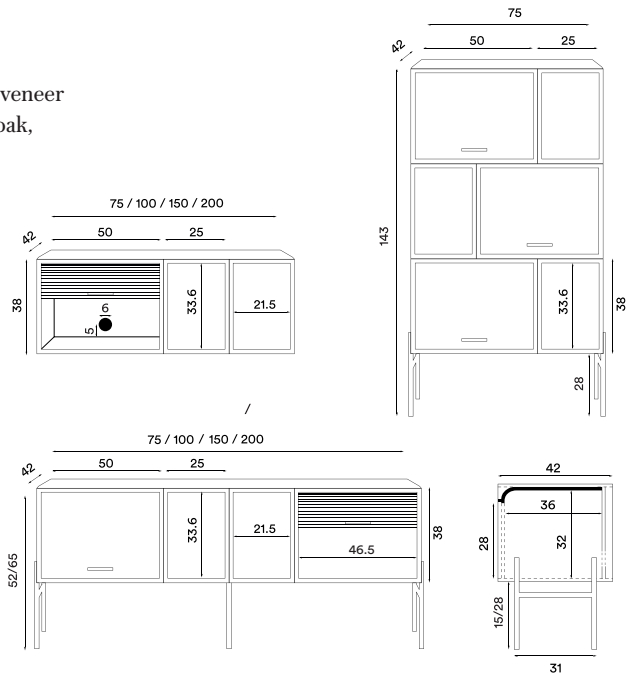

Hifive cabinet system

Product type: Media furniture / storage

Design: Rudi Wulff, 2018

Material cabinet boxes and top board: MDF, oak veneer

Colour cabinet boxes and top board: Light oiled oak, smoked oak finish or black painted oak

Material legs: Steel

Colour legs: Black (Ral 9005)

Net weight open box (25 cm): 6.4 kg

Net weight tambour cabinet (50 cm): 12.5 kg

Net weight top/back board 75 cm: 2.1 kg

Net weight top/back board 100 cm: 3.2 kg

Net weight top/back board 150 cm: 4.2 kg

Net weight top/back board 200 cm: 6.4 kg

Net weight legs 75 cm: 2.2 kg / 2.4 kg

Net weight legs 100 cm: 2.4 kg / 2.6 kg

Net weight legs 150 cm: 3.8 kg / 4.1 kg

Net weight legs 200 cm: 4.2 kg / 4.5 kg

Minimum order size: 1