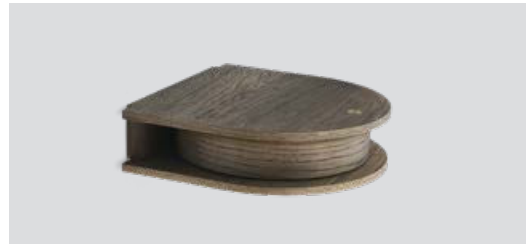

# Valet wall drawer

Valet wall drawer light oiled oak  
– *Item no. 2473*

Valet wall drawer smoked oak finish  
– *Item no. 2474*

Valet wall drawer black painted oak  
– *Item no. 2475*

---

**Product type:** Wall drawer  
**Design:** Sami Kallio, 2022  
**Material:** MDF, oak veneer, solid oak  
**Colours:** Light oiled oak, smoked oak finish or black painted oak  
**Material inside drawer:** Leather (Ultra from Sørensen)  
**Colour inside drawer (leather):** Camel (41571)  
**Net weight:** 6.5 kg  
**Minimum order size:** 1