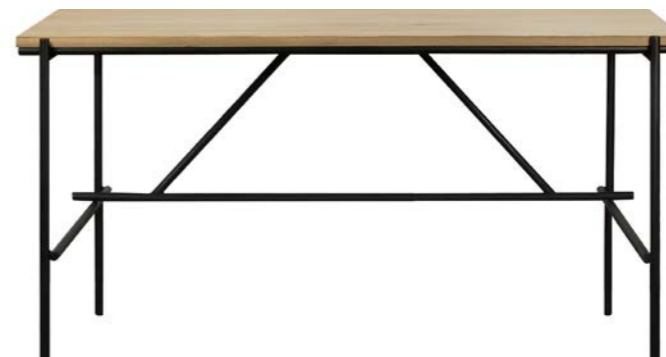

OSCAR DESK

solid oak with black metal legs ☺

(also available in: ●)

50111 140 × 70 × 76 cm

55" × 27.5" × 30"

50115 160 × 80 × 76 cm

63" × 31.5" × 30"