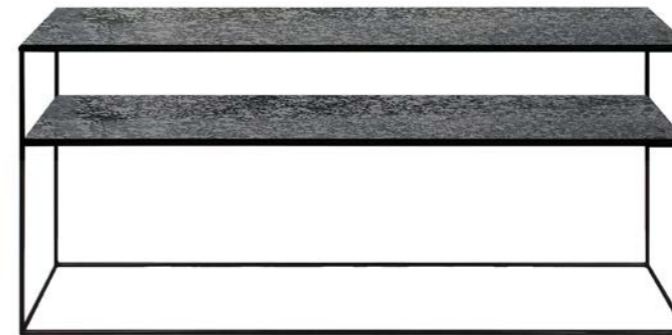

charcoal

20746 122 × 36 × 81 cm
48" × 14" × 32"

AGED SOFA CONSOLE

heavy aged mirror top with a black metal frame

bronze copper

20731 160 × 36 × 70 cm
63" × 14" × 27.5"

AGED SOFA CONSOLE

heavy aged mirror top with a black metal frame