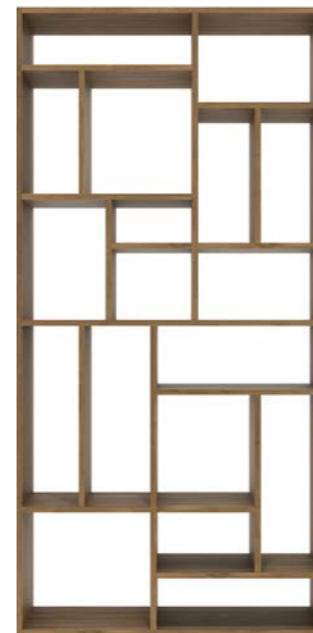

Z RACK
solid oak ☺

50779 93 × 38 × 207 cm
36.5" × 15" × 81.5"
50778 125 × 37 × 207 cm
49" × 14.5" × 81.5"

STAIRS RACK
solid oak ☺

50762 103 × 36 × 206 cm
40.5" × 14" × 81"

PIROUETTE RACK
solid oak ☺

4 drawers
45016 60 × 30 × 200 cm
23.5" × 12" × 78.5"

STAIRS COLUMN

solid oak 

50761 45 × 46 × 204 cm
17.5" × 18" × 80.5"

RISE RACK

solid oak with a black metal frame 

50137 140 × 38 × 165 cm
55" × 15" × 65"

BLACKBIRD RACK

solid oak and black tainted solid oak with black metal legs  