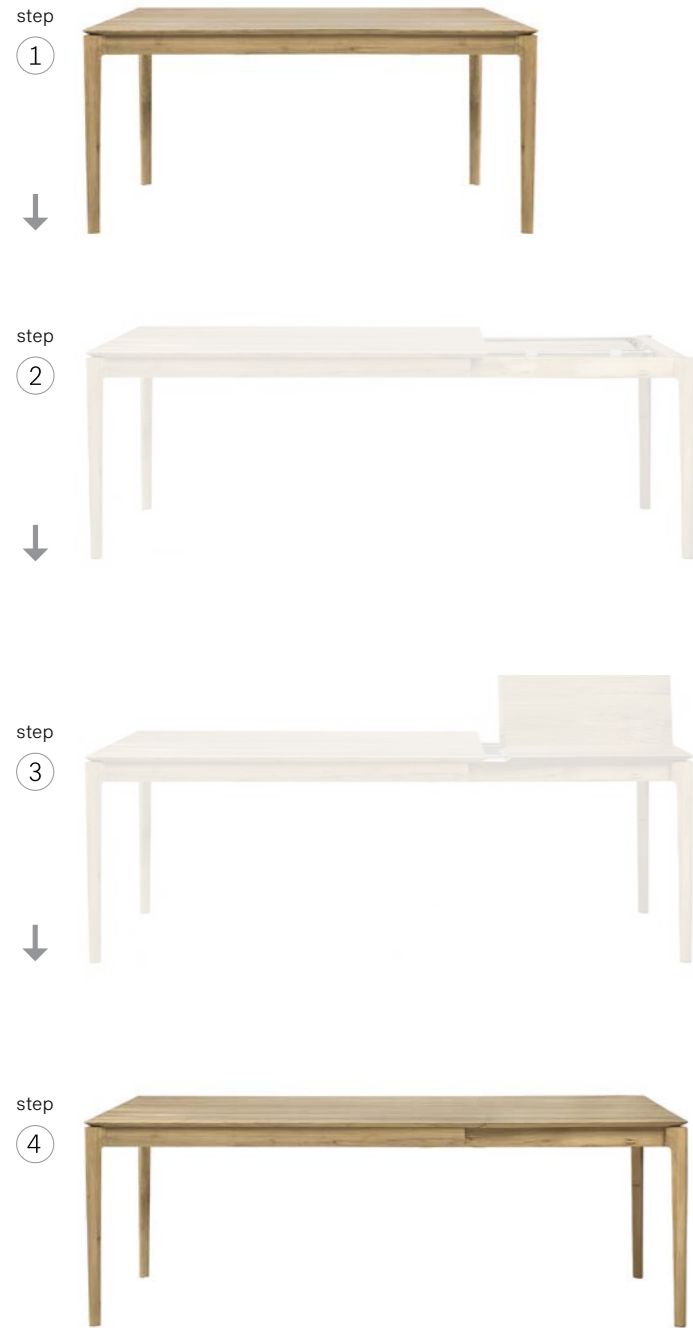

TORSION DINING TABLE

solid black tainted oak  

(also available in: )

round

50011 70 × 70 × 76 cm
27.5" × 27.5" × 30"
50013 90 × 90 × 76 cm
35.5" × 35.5" × 30"

EXTENDABLE DINING TABLES

BOK EXTENDABLE DINING TABLE

solid oak ☉
 (also available in: ●●)

*new dimension

- 51502 140 - 220 × 90 × 76 cm
55"- 86.5" × 35.5" × 30"
- 51503 160 - 240 × 90 × 76 cm
63"- 94.5" × 35.5" × 30"
- 51504 180 - 280 × 100 × 76 cm
71"- 110" × 39.5" × 30"
- 51494* 200 - 300 × 100 × 76 cm
78.5 - 118" × 39.5" × 30"