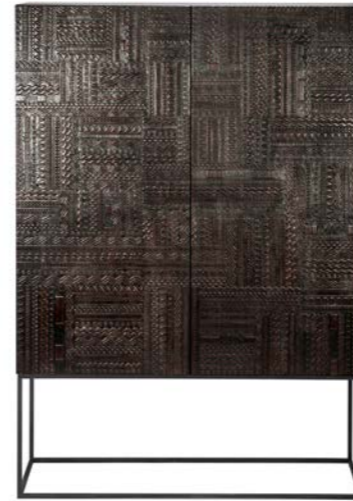

TABWA CUPBOARD

solid dark tainted teak doors
with a veneer frame and black metal legs [Ⓟ]

2 doors and 2 inside drawers
12184 126 × 45 × 180 cm
49.5" × 17.5" × 71"