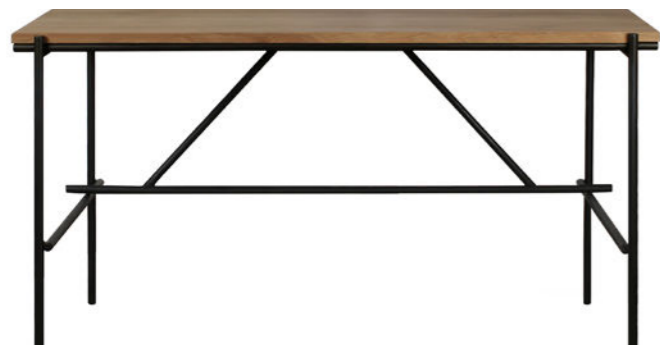

OSCAR DESK

solid teak (N) FSC®
with black metal legs
(also available in: (C))

10138 140 × 70 × 76 cm
55" × 27.5" × 30"
10145 160 × 80 × 76 cm
63" × 31.5" × 30"