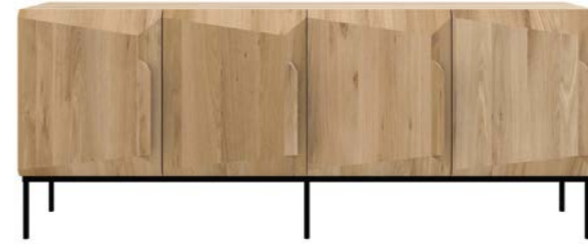

solid oak with stainless steel legs [Ⓞ]

2 doors and 2 drawers

50949 110 × 45 × 78 cm
43.5" × 17.5" × 30.5"

3 doors and 3 drawers

50950 165 × 45 × 78 cm
65" × 17.5" × 30.5"

4 doors and 4 drawers

50951 220 × 45 × 78 cm
86.5" × 17.5" × 30.5"

LIGNA SIDEBOARD

solid oak with black metal legs [Ⓞ]

2 doors and 2 drawers

51114 110 × 45 × 78 cm
43.5" × 17.5" × 30.5"

3 doors and 3 drawers

51115 165 × 45 × 78 cm
65" × 17.5" × 30.5"

4 doors and 4 drawers

51116 220 × 45 × 78 cm
86.5" × 17.5" × 30.5"

STAIRS SIDEBOARD

solid oak with black metal legs [Ⓟ]

(also available in: ●)

3 doors

50763 150 × 46 × 80 cm
59" × 18" × 31.5"

4 doors

50764 200 × 46 × 80 cm
78.5" × 18" × 31.5"

MONOLIT SIDEBOARD