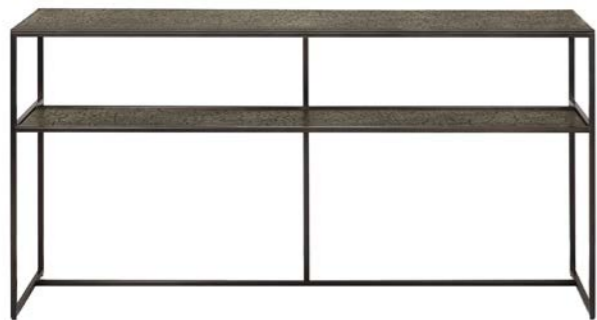

PENTAGON CONSOLE

made from mineral powders, water, earth,
natural colour pigments and metallic powders

lava whisky

25896 150 x 40 x 75 cm
59" x 15.5" x 29.5"