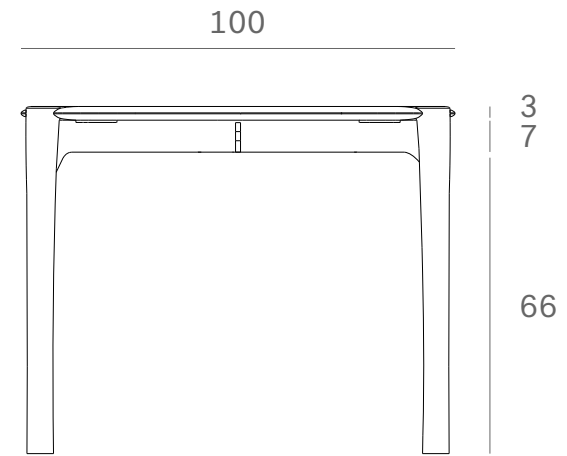

*Ethnicraft*

51330 - Oak PI dining table - Dimensions (cm)

*Ethnicraft*

51330 - Oak PI dining table - Dimensions (inches)