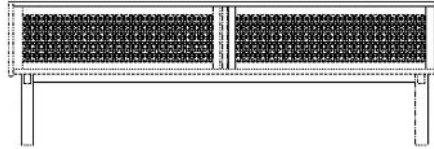

### Specifications

Country of origin	Assembly	Width	Height	Depth	Max weight capacity
Poland	Legs/Base to be mounted	128 cm	46 cm	40 cm	15 kg

#### The parcel's measurements

The parcel's measurements 1: 0.14 m<sup>3</sup>, 21.8 kg  
(D 42.0 cm, W 130.0 cm, H 26.5 cm)

The parcel's measurements 2: 0.10 m<sup>3</sup>, 4.6 kg  
(D 34.0 cm, W 123.5 cm, H 24.0 cm)

**04-150-05**

Cana sideboard

**Width**  
159 cm

**Height**  
84.40 cm

**Depth**  
40 cm

**The parcel's measurements**

The parcel's measurements 1: 0.40 m<sup>3</sup>, 62.5 kg  
(D 43.0 cm, W 161.0 cm, H 57.7 cm)  
The parcel's measurements 2: 0.18 m<sup>3</sup>, 5.5 kg  
(D 36.0 cm, W 153.0 cm, H 31.9 cm)

**The parcel's measurements**

The parcel's measurements 1: 0.14 m<sup>3</sup>, 21.8 kg  
(D 42.0 cm, W 130.0 cm, H 26.5 cm)  
The parcel's measurements 2: 0.10 m<sup>3</sup>, 4.6 kg  
(D 34.0 cm, W 123.5 cm, H 24.0 cm)