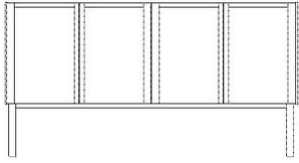

#### The parcel's measurements

The parcel's measurements 1: 0.14 m<sup>3</sup>, 21.8 kg  
(D 42.0 cm, W 130.0 cm, H 26.5 cm)

The parcel's measurements 2: 0.10 m<sup>3</sup>, 4.6 kg  
(D 34.0 cm, W 123.5 cm, H 24.0 cm)

**04-150-05**

Cana sideboard

**Width**  
159 cm

**Height**  
84.40 cm

**Depth**  
40 cm

**The parcel's measurements**

The parcel's measurements 1: 0.40 m<sup>3</sup>, 62.5 kg  
(D 43.0 cm, W 161.0 cm, H 57.7 cm)  
The parcel's measurements 2: 0.18 m<sup>3</sup>, 5.5 kg  
(D 36.0 cm, W 153.0 cm, H 31.9 cm)

---

**04-150-10**

Cana highboard - Low

**Width**  
70.60 cm

**Height**  
108 cm

**Depth**  
40 cm

**The parcel's measurements**

The parcel's measurements 1: 0.28 m<sup>3</sup>, 41.5 kg  
(D 43.0 cm, W 73.6 cm, H 89.2 cm)  
The parcel's measurements 2: 0.06 m<sup>3</sup>, 5.5 kg  
(D 24.0 cm, W 69.0 cm, H 35.0 cm)

---

**04-150-15**

Cana highboard - High

**Width**  
82 cm

**Height**  
172 cm

**Depth**  
40 cm

**The parcel's measurements**

The parcel's measurements 1: 0.53 m<sup>3</sup>, 64.0 kg  
(D 43.0 cm, W 83.6 cm, H 146.2 cm)  
The parcel's measurements 2: 0.08 m<sup>3</sup>, 5.5 kg  
(D 34.0 cm, W 76.0 cm, H 30.0 cm)