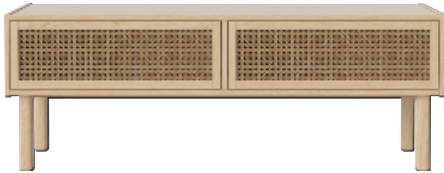

## Cana series

Designed by Steffensen & Würtz, Denmark

---

All the designs in the Cana series feature an airy wicker front, which helps to give the series an iconic, light and calm lift. The series consists of chests of drawers, highboards, bedside tables and sideboards and is designed by the Danish design duo Steffensen & Würtz. The designers have found inspiration in the Danish seaside hotels' characteristic tranquil atmosphere, where peacefulness and authenticity create a very special atmosphere. The transparent and airy expression reinforces this source of inspiration and is a beautiful reminder to keep the room simple, clean and minimalistic in both its function and appearance.

### Specifications

Country of origin	Assembly	Width	Height	Depth	Max weight capacity
Poland	Legs/Base to be mounted	128 cm	46 cm	40 cm	15 kg