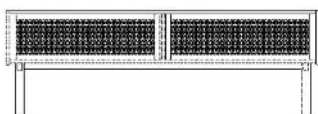

**04-150-05**

Cana sideboard

**Width**  
159 cm

**Height**  
84.40 cm

**Depth**  
40 cm

**The parcel's measurements**

The parcel's measurements 1: 0.40 m<sup>3</sup>, 62.5 kg  
(D 43.0 cm, W 161.0 cm, H 57.7 cm)  
The parcel's measurements 2: 0.18 m<sup>3</sup>, 5.5 kg  
(D 36.0 cm, W 153.0 cm, H 31.9 cm)

---

**04-150-10**

Cana highboard - Low

**Width**  
70.60 cm

**Height**  
108 cm

**Depth**  
40 cm

**The parcel's measurements**

The parcel's measurements 1: 0.28 m<sup>3</sup>, 41.5 kg  
(D 43.0 cm, W 73.6 cm, H 89.2 cm)  
The parcel's measurements 2: 0.06 m<sup>3</sup>, 5.5 kg  
(D 24.0 cm, W 69.0 cm, H 35.0 cm)

---

**04-150-15**

Cana highboard - High

**Width**  
82 cm

**Height**  
172 cm

**Depth**  
40 cm

**The parcel's measurements**

The parcel's measurements 1: 0.53 m<sup>3</sup>, 64.0 kg  
(D 43.0 cm, W 83.6 cm, H 146.2 cm)  
The parcel's measurements 2: 0.08 m<sup>3</sup>, 5.5 kg  
(D 34.0 cm, W 76.0 cm, H 30.0 cm)

The parcel's measurements 1: 0.12 m<sup>3</sup>, 17.0 kg  
(D 28.0 cm, W 63.6 cm, H 69.3 cm)

---

**04-150-35**

Cana HiFi Furniture

**Width**  
128 cm

**Depth**  
40 cm

**Height**  
46 cm

**Max weight capacity**  
15 kg