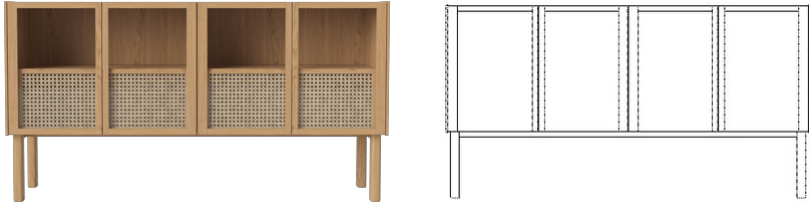

04-150-05

Cana sideboard

Specifications

Country of origin	Assembly	Width	Height	Depth	The parcel's measurements
Poland	Legs/Base to be mounted	159 cm	84.40 cm	40 cm	The parcel's measurements 1: 0.40 m ³ , 62.5 kg (D 43.0 cm, W 161.0 cm, H 57.7 cm) The parcel's measurements 2: 0.18 m ³ , 5.5 kg (D 36.0 cm, W 153.0 cm, H 31.9 cm)

04-150-05

Cana sideboard

Width
159 cm

Height
84.40 cm

Depth
40 cm

The parcel's measurements
The parcel's measurements 1: 0.40 m³, 62.5 kg
(D 43.0 cm, W 161.0 cm, H 57.7 cm)
The parcel's measurements 2: 0.18 m³, 5.5 kg
(D 36.0 cm, W 153.0 cm, H 31.9 cm)

Width
47 cm

Height
36 cm

Depth
30 cm

The parcel's measurements

The parcel's measurements 1: 0.06 m³, 10.03 kg
(D 32.0 cm, W 48.0 cm, H 39.0 cm)

04-150-25

Cana Dresser, H113 cm

Width
90 cm

04-150-30

Cana Dresser, H91,5 cm

Width
75 cm

Height
91.50 cm

Depth
40 cm

The parcel's measurements

The parcel's measurements 1: 0.23 m³, 39.75 kg
(D 42.0 cm, W 76.5 cm, H 72.5 cm)
The parcel's measurements 2: 0.06 m³, 3.3 kg
(D 34.5 cm, W 69.5 cm, H 24.0 cm)