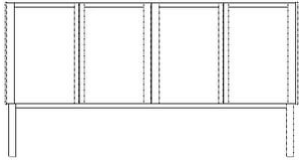

04-150-25

Cana Dresser, H113 cm

Specifications

Country of origin	Assembly	Width	Height	Depth	The parcel's measurements
Poland	Legs/Base to be mounted	90 cm	113 cm	40 cm	The parcel's measurements 1: 0.36 m ³ , 58.7 kg (D 42.0 cm, W 91.0 cm, H 94.0 cm) The parcel's measurements 2: 0.07 m ³ , 3.6 kg (D 34.0 cm, W 86.0 cm, H 24.0 cm)

04-150-05

Cana sideboard

Width
159 cm

Height
84.40 cm

Depth
40 cm

The parcel's measurements
The parcel's measurements 1: 0.40 m³, 62.5 kg
(D 43.0 cm, W 161.0 cm, H 57.7 cm)
The parcel's measurements 2: 0.18 m³, 5.5 kg
(D 36.0 cm, W 153.0 cm, H 31.9 cm)

04-150-10

Cana highboard - Low

Width
70.60 cm

Height
108 cm

Depth
40 cm

The parcel's measurements
The parcel's measurements 1: 0.28 m³, 41.5 kg
(D 43.0 cm, W 73.6 cm, H 89.2 cm)
The parcel's measurements 2: 0.06 m³, 5.5 kg
(D 24.0 cm, W 69.0 cm, H 35.0 cm)

Depth
40 cm

Max weight capacity
15 kg

The parcel's measurements
The parcel's measurements 1: 0.14 m³, 21.8 kg
(D 42.0 cm, W 130.0 cm, H 26.5 cm)
The parcel's measurements 2: 0.10 m³, 4.6 kg
(D 34.0 cm, W 123.5 cm, H 24.0 cm)