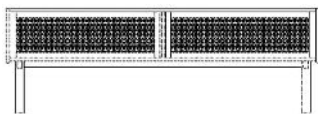

04-150-30

Cana Dresser, H91,5 cm

Width
75 cm

Height
91.50 cm

Depth
40 cm

The parcel's measurements
The parcel's measurements 1: 0.23 m³, 39.75 kg
(D 42.0 cm, W 76.5 cm, H 72.5 cm)
The parcel's measurements 2: 0.06 m³, 3.3 kg
(D 34.5 cm, W 69.5 cm, H 24.0 cm)

04-150-40

Cana Bedside Table H20 cm

Width
47 cm

Height
20 cm

Depth
30 cm

The parcel's measurements
The parcel's measurements 1: 0.03 m³, 7.6 kg
(D 32.0 cm, W 48.0 cm, H 22.0 cm)

04-150-45

Cana Bedside Table H36 cm

Width
47 cm

Height
36 cm

Depth
30 cm

The parcel's measurements
The parcel's measurements 1: 0.06 m³, 10.03 kg
(D 32.0 cm, W 48.0 cm, H 39.0 cm)

04-150-35

Cana HiFi Furniture

Width
128 cm

Height
46 cm

Depth
40 cm

Max weight capacity
15 kg

The parcel's measurements
The parcel's measurements 1: 0.14 m³, 21.8 kg
(D 42.0 cm, W 130.0 cm, H 26.5 cm)
The parcel's measurements 2: 0.10 m³, 4.6 kg
(D 34.0 cm, W 123.5 cm, H 24.0 cm)