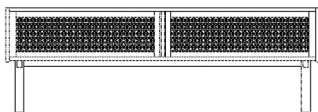

04-150-30

Cana Dresser, H91,5 cm

**Width**  
75 cm

**Height**  
91.50 cm

**Depth**  
40 cm

**The parcel's measurements**  
The parcel's measurements 1: 0.23 m<sup>3</sup>, 39.75 kg  
(D 42.0 cm, W 76.5 cm, H 72.5 cm)  
The parcel's measurements 2: 0.06 m<sup>3</sup>, 3.3 kg  
(D 34.5 cm, W 69.5 cm, H 24.0 cm)

04-150-40

Cana Bedside Table H20 cm

**Width**  
47 cm

**Height**  
20 cm

**Depth**  
30 cm

**The parcel's measurements**  
The parcel's measurements 1: 0.03 m<sup>3</sup>, 7.6 kg  
(D 32.0 cm, W 48.0 cm, H 22.0 cm)

04-150-45

Cana Bedside Table H36 cm

**Width**  
47 cm

**Height**  
36 cm

**Depth**  
30 cm

**The parcel's measurements**  
The parcel's measurements 1: 0.06 m<sup>3</sup>, 10.03 kg  
(D 32.0 cm, W 48.0 cm, H 39.0 cm)

04-150-35

Cana HiFi Furniture

**Width**  
128 cm

**Height**  
46 cm

**Depth**  
40 cm

**Max weight capacity**  
15 kg

**The parcel's measurements**  
The parcel's measurements 1: 0.14 m<sup>3</sup>, 21.8 kg  
(D 42.0 cm, W 130.0 cm, H 26.5 cm)  
The parcel's measurements 2: 0.10 m<sup>3</sup>, 4.6 kg  
(D 34.0 cm, W 123.5 cm, H 24.0 cm)