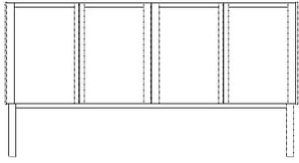

### Specifications

Country of origin	Assembly	Width	Height	Depth	The parcel's measurements
Poland	Legs/Base to be mounted	90 cm	113 cm	40 cm	The parcel's measurements 1: 0.36 m <sup>3</sup> , 58.7 kg (D 42.0 cm, W 91.0 cm, H 94.0 cm) The parcel's measurements 2: 0.07 m <sup>3</sup> , 3.6 kg (D 34.0 cm, W 86.0 cm, H 24.0 cm)

04-150-05

Cana sideboard

**Width**  
159 cm

**Height**  
84.40 cm

**Depth**  
40 cm

**The parcel's measurements**  
The parcel's measurements 1: 0.40 m<sup>3</sup>, 62.5 kg  
(D 43.0 cm, W 161.0 cm, H 57.7 cm)  
The parcel's measurements 2: 0.18 m<sup>3</sup>, 5.5 kg  
(D 36.0 cm, W 153.0 cm, H 31.9 cm)

04-150-10

Cana highboard - Low

**Width**  
70.60 cm

**Height**  
108 cm

**Depth**  
40 cm

**The parcel's measurements**  
The parcel's measurements 1: 0.28 m<sup>3</sup>, 41.5 kg  
(D 43.0 cm, W 73.6 cm, H 89.2 cm)  
The parcel's measurements 2: 0.06 m<sup>3</sup>, 5.5 kg  
(D 24.0 cm, W 69.0 cm, H 35.0 cm)

04-150-15

Cana highboard - High

**Width**  
82 cm

**Height**  
172 cm

**Depth**  
40 cm

**The parcel's measurements**  
The parcel's measurements 1: 0.53 m<sup>3</sup>, 64.0 kg  
(D 43.0 cm, W 83.6 cm, H 146.2 cm)  
The parcel's measurements 2: 0.08 m<sup>3</sup>, 5.5 kg  
(D 34.0 cm, W 76.0 cm, H 30.0 cm)