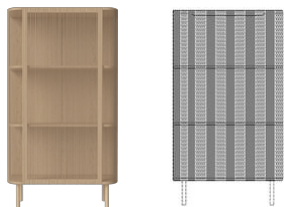

## Cord series

Designed by Hertel & Klarhoefer, Germany

Cord is a series of sideboards and high boards, which are made of solid oak that creates a heavy and solid expression, contrasted by the strings of braided paper rope that create an airy, eye-catching front. And the paper-thin braiding is certainly something very special. Danish Cord is developed and produced in the small Danish town of Randers, with local influences reinforcing its origins of good, solid craftsmanship.

# Cord Highboard

---

---

## Specifications

Country of origin	Assembly	Width	Height	Depth	Max weight capacity per shelf
Bosnia and Herzegovina	Legs/Base to be mounted	90 cm	160 cm	45 cm	15 kg