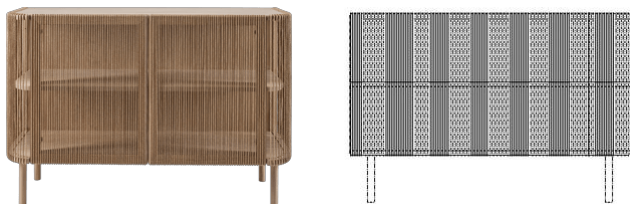

Cord series

Designed by Hertel & Klarhoefer, Germany

Cord is a series of sideboards and high boards, which are made of solid oak that creates a heavy and solid expression, contrasted by the strings of braided paper rope that create an airy, eye-catching front. And the paper-thin braiding is certainly something very special. Danish Cord is developed and produced in the small Danish town of Randers, with local influences reinforcing its origins of good, solid craftsmanship.

04-139-01

Cord sideboard

Specifications

Country of origin	Assembly	Width	Height	Depth	Max weight capacity
Bosnia and Herzegovina	Legs/Base to be mounted	120 cm	80 cm	45 cm	40 kg

The parcel's measurements

The parcel's measurements 1: 0.40 m³, 41.0 kg
(D 50.0 cm, W 125.0 cm, H 64.5 cm)

Height
160 cm

Max weight capacity per shelf
15 kg

The parcel's measurements
The parcel's measurements 1: 0.69 m3, 58.0 kg
(D 50.0 cm, W 94.5 cm, H 145.0 cm)

04-139-10

Cord DJ Console - 2 deck

Width
120 cm

Depth
57 cm

Height
104 cm

Max weight capacity per shelf
30 kg

The parcel's measurements
The parcel's measurements 1: 0.77 m3, 59.0 kg
(D 64.0 cm, W 127.0 cm, H 95.0 cm)

04-139-11

Cord DJ Console - 1 unit

Width
120 cm

Depth
60 cm