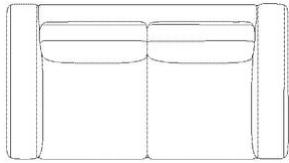

Armrest height
60 cm

Armrest width
24 cm

Max weight capacity per seat
110 kg

Producer
68, Softcom OU, EUR

The parcel's measurements
The parcel's measurements 1: 1.25 m³, 100.4 kg
(D 103.0 cm, W 47.0 cm, H 258.0 cm)
The parcel's measurements 2: 0.98 m³, 95.0 kg
(D 103.0 cm, W 47.0 cm, H 203.0 cm)

01-030-65

Elton Corner Sofa 6 seater - right

Width	296 cm	Seat depth	60 cm
Width	255 cm	Armrest height	60 cm
Depth	100 cm	Armrest width	24 cm
Height	77 cm	Max weight capacity per seat	110 kg
Seat height	42 cm	Producer	68, Softcom OU, EUR

The parcel's measurements

The parcel's measurements 1: 0.98 m³, 95.0 kg
(D 103.0 cm, W 47.0 cm, H 203.0 cm)
The parcel's measurements 2: 1.25 m³, 100.4 kg
(D 103.0 cm, W 47.0 cm, H 258.0 cm)

01-030-01

Elton Sofa 2 seater

Width	186 cm	Seat height	42 cm
Depth	100 cm	Seat depth	60 cm
Height	77 cm	Armrest height	59 cm
		Producer	68, Softcom OU, EUR

The parcel's measurements

The parcel's measurements 1: 1.22 m³, 75.0 kg
(D 105.0 cm, W 185.0 cm, H 63.0 cm)