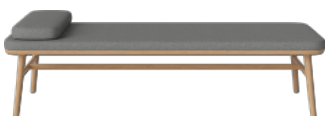

The parcel's measurements
The parcel's measurements 1: 0.20 m³, 13.4 kg
(D 42.5 cm, W 102.9 cm, H 46.5 cm)

04-329-05

Flor Bench 140 cm

Height
45 cm

Depth
40 cm

Seat height
45 cm

The parcel's measurements
The parcel's measurements 1: 0.28 m³, 16.75 kg
(D 42.5 cm, W 142.9 cm, H 46.5 cm)

02-329-20

Flor Daybed

Width
80 cm

Depth
200 cm

Height
45.50 cm

Seat height
45.50 cm

Producer
4902, Kvist Industries, EUR

The parcel's measurements
The parcel's measurements 1: 0.86 m³, 50.0 kg
(D 205.0 cm, W 84.0 cm, H 50.0 cm)