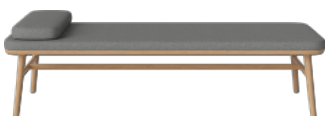

Height
77 cm

Width
39.80 cm

Depth
39.70 cm

Seat depth
77 cm

Max weight capacity
110 kg

The parcel's measurements
The parcel's measurements 1: 0.14 m³, 10.3 kg
(D 79.0 cm, W 42.0 cm, H 43.0 cm)

02-329-20

Flor Daybed