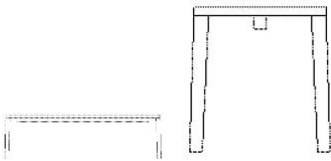

Height
73 cm

Length
130 cm

Width
70 cm

Weight
16 kg

Tabletop thickness
3 cm

The parcel's measurements
The parcel's measurements 1: 0.06 m³, 16.0 kg (D 77.0 cm, W 135.0 cm, H 6.0 cm)
The parcel's measurements 2: 0.02 m³, 6.5 kg (D 27.0 cm, W 76.0 cm, H 17.0 cm)

02-414-15

Graceful Bench 200 cm - 40 mm

Height
45 cm

Depth
41 cm

Length
200 cm

Weight
22 kg

The parcel's measurements
The parcel's measurements 1: 0.08 m³, 24.0 kg (D 8.0 cm, W 46.0 cm, H 208.0 cm)
The parcel's measurements 2: 0.02 m³, 6.0 kg (D 17.0 cm, W 52.0 cm, H 22.0 cm)

02-414-01

Graceful Bench 140 cm - 30 mm

Height	45 cm	Length	140 cm
Depth	41 cm	Weight	15 kg

The parcel's measurements

The parcel's measurements 1: 0.08 m³, 17.0 kg
(D 12.0 cm, W 46.0 cm, H 145.0 cm)
The parcel's measurements 2: 0.02 m³, 6.0 kg
(D 17.0 cm, W 52.0 cm, H 22.0 cm)

02-414-05

Graceful Bench 160 cm - 30 mm

Height	45 cm	Length	160 cm
Depth	41 cm	Weight	17 kg

The parcel's measurements

The parcel's measurements 1: 0.09 m³, 19.0 kg
(D 12.0 cm, W 46.0 cm, H 145.0 cm)
The parcel's measurements 2: 0.02 m³, 6.0 kg
(D 17.0 cm, W 52.0 cm, H 22.0 cm)