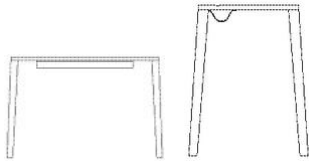

Height	75 cm	Full length incl. extension leave(s)	340 cm
Length	240 cm	Tabletop thickness	4 cm
Width	95 cm	Distance between legs	217 cm
Weight	70 kg	Distance sarg to floor	66 cm
		Distance tabletop to floor	71 cm

The parcel's measurements

The parcel's measurements 1: 0.25 m³, 73.0 kg (D 10.0 cm, W 248.0 cm, H 100.0 cm)
 The parcel's measurements 2: 0.06 m³, 14.0 kg (D 22.0 cm, W 82.0 cm, H 32.0 cm)

03-114-80

Graceful Grand Table 390 x 120 cm - 40 mm

Height	75 cm	Tabletop thickness	4 cm
Depth	120 cm	Distance between legs	130 cm
Length	390 cm	Distance sarg to floor	71 cm
Weight	53 kg	Distance tabletop to floor	74 cm

The parcel's measurements

The parcel's measurements 1: 0.22 m³, 53.0 kg (D 182.0 cm, W 122.0 cm, H 10.0 cm)
 The parcel's measurements 2: 0.05 m³, 17.0 kg (D 80.0 cm, W 30.0 cm, H 20.0 cm)
 The parcel's measurements 3: 0.04 m³, 15.0 kg (D 122.0 cm, W 48.0 cm, H 6.0 cm)
 The parcel's measurements 4: 0.08 m³, 7.5 kg (D 74.0 cm, W 54.0 cm, H 20.0 cm)
 The parcel's measurements 5: 0.22 m³, 53.0 kg (D 182.0 cm, W 122.0 cm, H 10.0 cm)

03-114-35

Graceful Desk 110 x 50, H74 cm

Height	73 cm	Width	50 cm
Length	110 cm	Weight	10 kg
		Tabletop thickness	3 cm

The parcel's measurements

The parcel's measurements 1: 0.04 m³, 10.0 kg (D 54.0 cm, W 114.0 cm, H 6.0 cm)
 The parcel's measurements 2: 0.03 m³, 6.5 kg (D 27.0 cm, W 76.0 cm, H 17.0 cm)