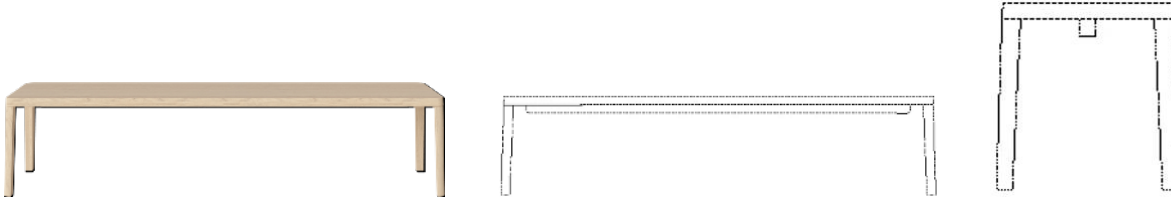

Graceful series

Designed by Michael H. Nielsen, Denmark

Designer Michael H. Nielsen created the Graceful series based on the principle 'less is more'. The details are kept to a minimum, allowing each design to speak its own distinctive language. The series includes tables such as desks, dining tables and coffee tables, as well as a bench, all sharing the characteristic unbroken tabletop surface and sloping legs that emphasizes a clean and classic look. Graceful is crafted in Europe in solid FSC® certified oak and is available in different sizes and formats.

02-414-15

Graceful Bench 200 cm - 40 mm

Specifications

Country of origin	Assembly	Height	Depth	Length	Weight
Croatia	Delivered unassembled	45 cm	41 cm	200 cm	22 kg

The parcel's measurements

The parcel's measurements 1: 0.08 m³, 24.0 kg
(D 8.0 cm, W 46.0 cm, H 208.0 cm)

The parcel's measurements
The parcel's measurements 1: 0.08 m³, 28.0 kg
(D 105.0 cm, W 63.0 cm, H 12.0 cm)

03-114-25

Graceful dining table extension leaf - unit of 2 pcs. - 40 mm

Height
4 cm
Depth
50 cm

Length
50 cm
Width
95 cm
Weight
36 kg