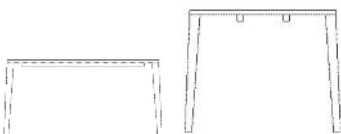

03-114-01

Graceful Dining Table 160 x 95 cm - 30 mm

Height
74 cm
Length
160 cm
Width
95 cm
Weight
44 kg
Full length incl. extension leave(s)
260 cm

Tabletop thickness
3 cm
Distance between legs
157 cm
Distance sarg to floor
66 cm
Distance tabletop to floor
71 cm
Max weight capacity
56 kg

The parcel's measurements
The parcel's measurements 1: 0.19 m³, 44.0 kg
(D 100.0 cm, W 170.0 cm, H 11.0 cm)
The parcel's measurements 2: 0.06 m³, 14.0 kg
(D 32.0 cm, W 22.0 cm, H 82.0 cm)