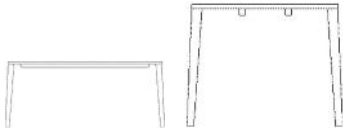

The parcel's measurements
The parcel's measurements 1: 0.29 m³, 40.0 kg
(D 138.0 cm, W 138.0 cm, H 15.0 cm)
The parcel's measurements 2: 0.06 m³, 17.5 kg
(D 32.0 cm, W 82.0 cm, H 22.0 cm)

03-114-15

Graceful Dining Table 220 x 95 cm - 40 mm

The parcel's measurements
The parcel's measurements 1: 0.28 m³, 70.0 kg
(D 100.0 cm, W 230.0 cm, H 12.0 cm)
The parcel's measurements 2: 0.06 m³, 14.0 kg
(D 32.0 cm, W 82.0 cm, H 22.0 cm)

03-114-01

Graceful Dining Table 160 x 95 cm - 30 mm

Height
74 cm
Length
160 cm
Width
95 cm
Weight
44 kg
Full length incl. extension leave(s)
260 cm

Tabletop thickness
3 cm
Distance between legs
157 cm
Distance sarg to floor
66 cm
Distance tabletop to floor
71 cm
Max weight capacity
56 kg

The parcel's measurements
The parcel's measurements 1: 0.19 m³, 44.0 kg
(D 100.0 cm, W 170.0 cm, H 11.0 cm)
The parcel's measurements 2: 0.06 m³, 14.0 kg
(D 32.0 cm, W 22.0 cm, H 82.0 cm)

03-114-05

Graceful Dining Table 180 x 95 cm - 30 mm