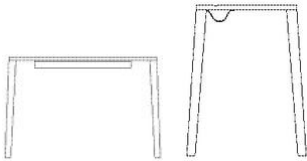

The parcel's measurements 1: 0.03 m<sup>3</sup>, 17.0 kg  
(D 4.0 cm, W 92.0 cm, H 92.0 cm)  
The parcel's measurements 2: 0.01 m<sup>3</sup>, 6.0 kg  
(D 17.0 cm, W 39.0 cm, H 22.0 cm)

**03-114-70**

Graceful Coffee Table 90 x 90 x H42 cm

**Height**  
42 cm

**Length**  
90 cm

**Width**  
90 cm

**Weight**  
15 kg

**Tabletop thickness**  
2.50 cm

**The parcel's measurements**

The parcel's measurements 1: 0.03 m<sup>3</sup>, 17.0 kg  
(D 4.0 cm, W 92.0 cm, H 92.0 cm)  
The parcel's measurements 2: 0.02 m<sup>3</sup>, 6.5 kg  
(D 17.0 cm, W 49.0 cm, H 22.0 cm)

**03-114-35**

Graceful Desk 110 x 50, H74 cm

**Height**  
73 cm

**Length**  
110 cm

**Width**  
50 cm

**Weight**  
10 kg

**Tabletop thickness**  
3 cm

**The parcel's measurements**