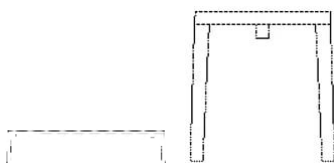

02-414-01

Graceful Bench 140 cm - 30 mm

<b>Height</b>	45 cm	<b>Length</b>	140 cm
<b>Depth</b>	41 cm	<b>Weight</b>	15 kg

**The parcel's measurements**

The parcel's measurements 1: 0.08 m<sup>3</sup>, 17.0 kg (D 12.0 cm, W 46.0 cm, H 145.0 cm)  
 The parcel's measurements 2: 0.02 m<sup>3</sup>, 6.0 kg (D 17.0 cm, W 52.0 cm, H 22.0 cm)

02-414-05

Graceful Bench 160 cm - 30 mm

<b>Height</b>	45 cm	<b>Length</b>	160 cm
<b>Depth</b>	41 cm	<b>Weight</b>	17 kg

**The parcel's measurements**

The parcel's measurements 1: 0.09 m<sup>3</sup>, 19.0 kg (D 12.0 cm, W 46.0 cm, H 145.0 cm)  
 The parcel's measurements 2: 0.02 m<sup>3</sup>, 6.0 kg (D 17.0 cm, W 52.0 cm, H 22.0 cm)

02-414-10

Graceful Bench 180 cm - 30 mm

<b>Height</b>	45 cm	<b>Length</b>	180 cm
<b>Depth</b>	41 cm	<b>Weight</b>	19 kg

**The parcel's measurements**

The parcel's measurements 1: 0.10 m<sup>3</sup>, 21.0 kg (D 12.0 cm, W 46.0 cm, H 185.0 cm)  
 The parcel's measurements 2: 0.02 m<sup>3</sup>, 6.0 kg (D 17.0 cm, W 52.0 cm, H 22.0 cm)

02-414-15

Graceful Bench 200 cm - 40 mm

<b>Height</b>	45 cm	<b>Length</b>	200 cm
<b>Depth</b>	41 cm	<b>Weight</b>	22 kg

**The parcel's measurements**

The parcel's measurements 1: 0.08 m<sup>3</sup>, 24.0 kg (D 8.0 cm, W 46.0 cm, H 208.0 cm)  
 The parcel's measurements 2: 0.02 m<sup>3</sup>, 6.0 kg (D 17.0 cm, W 52.0 cm, H 22.0 cm)