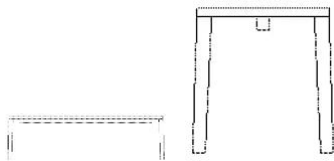

**The parcel's measurements**

The parcel's measurements 1: 0.22 m<sup>3</sup>, 53.0 kg (D 182.0 cm, W 122.0 cm, H 10.0 cm)  
 The parcel's measurements 2: 0.05 m<sup>3</sup>, 17.0 kg (D 80.0 cm, W 30.0 cm, H 20.0 cm)  
 The parcel's measurements 3: 0.04 m<sup>3</sup>, 15.0 kg (D 122.0 cm, W 48.0 cm, H 6.0 cm)  
 The parcel's measurements 4: 0.08 m<sup>3</sup>, 7.5 kg (D 74.0 cm, W 54.0 cm, H 20.0 cm)  
 The parcel's measurements 5: 0.22 m<sup>3</sup>, 53.0 kg (D 182.0 cm, W 122.0 cm, H 10.0 cm)

02-414-01

Graceful Bench 140 cm - 30 mm

<b>Height</b>	45 cm	<b>Length</b>	140 cm
<b>Depth</b>	41 cm	<b>Weight</b>	15 kg

**The parcel's measurements**

The parcel's measurements 1: 0.08 m<sup>3</sup>, 17.0 kg (D 12.0 cm, W 46.0 cm, H 145.0 cm)  
 The parcel's measurements 2: 0.02 m<sup>3</sup>, 6.0 kg (D 17.0 cm, W 52.0 cm, H 22.0 cm)

02-414-05

Graceful Bench 160 cm - 30 mm

<b>Height</b>	45 cm	<b>Length</b>	160 cm
<b>Depth</b>	41 cm	<b>Weight</b>	17 kg

**The parcel's measurements**

The parcel's measurements 1: 0.09 m<sup>3</sup>, 19.0 kg (D 12.0 cm, W 46.0 cm, H 145.0 cm)  
 The parcel's measurements 2: 0.02 m<sup>3</sup>, 6.0 kg (D 17.0 cm, W 52.0 cm, H 22.0 cm)