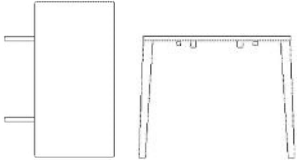

## The parcel's measurements

The parcel's measurements 1: 0.19 m<sup>3</sup>, 44.0 kg  
(D 100.0 cm, W 170.0 cm, H 11.0 cm)

The parcel's measurements 2: 0.06 m<sup>3</sup>, 14.0 kg  
(D 32.0 cm, W 22.0 cm, H 82.0 cm)

## Test and certifications

EN 15372 - L2: General use:Furniture. Strength, durability and safety. Requirements for non-domestic tables

FSC® C165134

ANSI/BIFMA X5.5 Desk and Table Products

The mark of  
responsible forestry

03-114-20

Graceful dining table extension leaf - unit of 2 pcs. - 30 mm

**Height**  
3 cm  
**Depth**  
50 cm

**Length**  
50 cm  
**Width**  
95 cm  
**Weight**  
28 kg

**The parcel's measurements**  
The parcel's measurements 1: 0.08 m<sup>3</sup>, 28.0 kg  
(D 105.0 cm, W 63.0 cm, H 12.0 cm)

03-114-25

Graceful dining table extension leaf - unit of 2 pcs. - 40 mm

**Height**  
4 cm  
**Depth**  
50 cm

**Length**  
50 cm  
**Width**  
95 cm  
**Weight**  
36 kg

**The parcel's measurements**  
The parcel's measurements 1: 0.09 m<sup>3</sup>, 36.0 kg  
(D 105.0 cm, W 63.0 cm, H 14.0 cm)