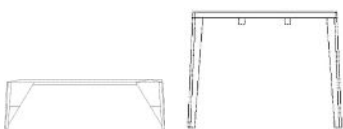

03-114-18

Graceful connection extension leaf 1 pcs.

**Height**  
3 cm

**Depth**  
70 cm

**Width**  
130 cm

**The parcel's measurements**  
The parcel's measurements 1: 0.09 m<sup>3</sup>, 22.5 kg (D 138.0 cm, W 78.0 cm, H 8.0 cm)

03-114-30

Graceful Desk 130 x 70, H73 cm

**Height**  
73 cm

**Length**  
130 cm

**Width**  
70 cm

**Weight**  
16 kg

**Tabletop thickness**  
3 cm

**The parcel's measurements**  
The parcel's measurements 1: 0.06 m<sup>3</sup>, 16.0 kg (D 77.0 cm, W 135.0 cm, H 6.0 cm)  
The parcel's measurements 2: 0.03 m<sup>3</sup>, 6.5 kg (D 27.0 cm, W 76.0 cm, H 17.0 cm)

03-114-16

Graceful Dining Table 240 x 95 cm - 40 mm

**Height**  
75 cm

**Length**  
240 cm

**Width**  
95 cm

**Weight**  
70 kg

**Full length incl. extension leave(s)**  
340 cm

**Tabletop thickness**  
4 cm