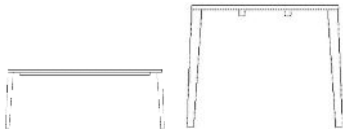

**The parcel's measurements**  
The parcel's measurements 1: 0.19 m<sup>3</sup>, 44.0 kg  
(D 100.0 cm, W 170.0 cm, H 11.0 cm)  
The parcel's measurements 2: 0.06 m<sup>3</sup>, 14.0 kg  
(D 32.0 cm, W 22.0 cm, H 82.0 cm)

03-114-05

Graceful Dining Table 180 x 95 cm - 30 mm

**Height**  
74 cm

**Length**  
180 cm

**Width**  
95 cm

**Weight**  
51 kg

**Full length incl. extension leave(s)**  
280 cm

**Tabletop thickness**  
3 cm

**Distance between legs**  
177 cm

**Distance sarg to floor**  
66 cm

**Distance tabletop to floor**  
71 cm

**Max weight capacity**  
66 kg

**The parcel's measurements**  
The parcel's measurements 1: 0.21 m<sup>3</sup>, 51.0 kg (D 100.0 cm, W 190.0 cm, H 11.0 cm)  
The parcel's measurements 2: 0.06 m<sup>3</sup>, 14.0 kg (D 32.0 cm, W 82.0 cm, H 22.0 cm)

03-114-10

Graceful Dining Table 200 x 95 cm - 30 mm

**Height**  
74 cm

**Length**  
200 cm

**Width**  
95 cm

**Weight**  
58 kg

**Full length incl. extension leave(s)**  
300 cm

**Tabletop thickness**  
3 cm