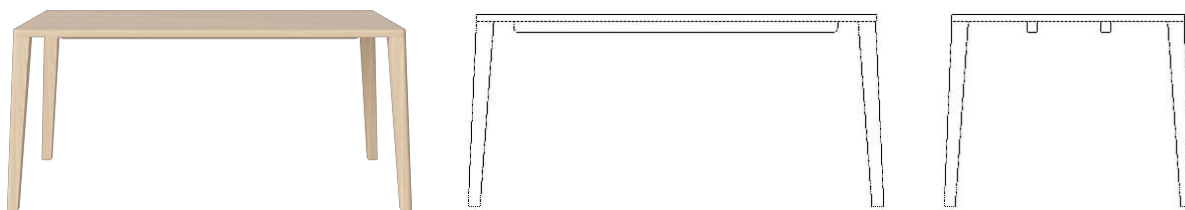

## Graceful series

Designed by Michael H. Nielsen, Denmark

---

Designer Michael H. Nielsen created the Graceful series based on the principle 'less is more'. The details are kept to a minimum, allowing each design to speak its own distinctive language. The series includes tables such as desks, dining tables and coffee tables, as well as a bench, all sharing the characteristic unbroken tabletop surface and sloping legs that emphasizes a clean and classic look. Graceful is crafted in Europe in solid FSC® certified oak and is available in different sizes and formats.

## Specifications

Country of origin	Assembly	Height	Length	Width	Weight
Croatia	Delivered unassembled	74 cm	160 cm	95 cm	44 kg
Full length incl. extension leave(s)	Tabletop thickness	Distance between legs	Distance sarg to floor	Distance tabletop to floor	Max weight capacity
260 cm	3 cm	157 cm	66 cm	71 cm	56 kg

03-114-20

Graceful dining table extension leaf - unit of 2 pcs. - 30 mm

**Height**  
3 cm  
**Depth**  
50 cm

**Length**  
50 cm  
**Width**  
95 cm  
**Weight**  
28 kg

**The parcel's measurements**  
The parcel's measurements 1: 0.08 m<sup>3</sup>, 28.0 kg  
(D 105.0 cm, W 63.0 cm, H 12.0 cm)

03-114-25

Graceful dining table extension leaf - unit of 2 pcs. - 40 mm

**Height**  
4 cm  
**Depth**  
50 cm

**Length**  
50 cm  
**Width**  
95 cm  
**Weight**  
36 kg

**The parcel's measurements**  
The parcel's measurements 1: 0.09 m<sup>3</sup>, 36.0 kg  
(D 105.0 cm, W 63.0 cm, H 14.0 cm)