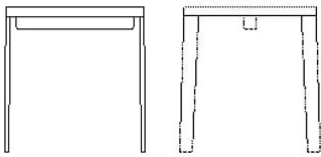

03-114-16

Graceful Dining Table 240 x 95 cm - 40 mm

**Height**  
75 cm

**Length**  
240 cm

**Width**  
95 cm

**Weight**  
70 kg

**Full length incl. extension leave(s)**  
340 cm

**Tabletop thickness**  
4 cm

03-114-80

Graceful Grand Table 390 x 120 cm - 40 mm

<b>Height</b>	75 cm	<b>Tabletop thickness</b>	4 cm
<b>Depth</b>	120 cm	<b>Distance between legs</b>	130 cm
<b>Length</b>	390 cm	<b>Distance sarg to floor</b>	71 cm
<b>Weight</b>	53 kg	<b>Distance tabletop to floor</b>	74 cm

**The parcel's measurements**

The parcel's measurements 1: 0.22 m<sup>3</sup>, 53.0 kg (D 182.0 cm, W 122.0 cm, H 10.0 cm)  
 The parcel's measurements 2: 0.05 m<sup>3</sup>, 17.0 kg (D 80.0 cm, W 30.0 cm, H 20.0 cm)  
 The parcel's measurements 3: 0.04 m<sup>3</sup>, 15.0 kg (D 122.0 cm, W 48.0 cm, H 6.0 cm)  
 The parcel's measurements 4: 0.08 m<sup>3</sup>, 7.5 kg (D 74.0 cm, W 54.0 cm, H 20.0 cm)  
 The parcel's measurements 5: 0.22 m<sup>3</sup>, 53.0 kg (D 182.0 cm, W 122.0 cm, H 10.0 cm)

02-414-01

Graceful Bench 140 cm - 30 mm

<b>Height</b>	45 cm	<b>Length</b>	140 cm
<b>Depth</b>	41 cm	<b>Weight</b>	15 kg

**The parcel's measurements**

The parcel's measurements 1: 0.08 m<sup>3</sup>, 17.0 kg (D 12.0 cm, W 46.0 cm, H 145.0 cm)  
 The parcel's measurements 2: 0.02 m<sup>3</sup>, 6.0 kg (D 17.0 cm, W 52.0 cm, H 22.0 cm)