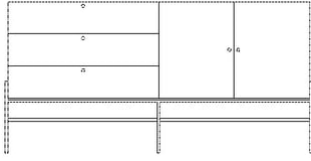

FSC® C165134

The mark of
responsible forestry

04-141-55

Luxe sideboard

Width
153 cm

Height
75 cm

Depth
45 cm

The parcel's measurements

The parcel's measurements 1: 0.39 m³, 65.0 kg
(D 49.3 cm, W 156.4 cm, H 51.2 cm)
The parcel's measurements 2: 0.23 m³, 8.0 kg
(D 42.0 cm, W 156.0 cm, H 34.5 cm)

04-141-01

Luxe drawer - 1 drawer - Low

Width
71 cm

Height
64 cm

Depth
40 cm

Max weight capacity
15 kg

The parcel's measurements

The parcel's measurements 1: 0.13 m³, 18.0 kg
(D 47.5 cm, W 74.4 cm, H 38.0 cm)
The parcel's measurements 2: 0.10 m³, 4.5 kg
(D 30.5 cm, W 73.5 cm, H 45.0 cm)

04-141-05

Luxe drawer - 1 drawer - High

Width
71 cm

Height
80 cm

Depth
40 cm

Max weight capacity
15 kg

The parcel's measurements

The parcel's measurements 1: 0.13 m³, 18.0 kg
(D 47.5 cm, W 74.4 cm, H 38.0 cm)
The parcel's measurements 2: 0.14 m³, 5.1 kg
(D 30.5 cm, W 73.5 cm, H 62.0 cm)