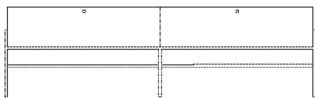

Width
40 cm

Height
30 cm

Depth
40 cm

The parcel's measurements

The parcel's measurements 1: 0.08 m³, 12.0 kg
(D 46.0 cm, W 46.0 cm, H 36.0 cm)

04-141-70

Luxe drawer - 2 drawers - Wall mounting

Width
40 cm

Height
30 cm

Depth
40 cm

The parcel's measurements

The parcel's measurements 1: 0.08 m³, 15.0 kg
(D 46.0 cm, W 46.0 cm, H 36.0 cm)

04-141-50

Luxe drinks cabinet

Width
71 cm

Height
125 cm

Depth
40 cm

The parcel's measurements

The parcel's measurements 1: 0.28 m³, 29.0 kg
(D 46.6 cm, W 81.2 cm, H 74.6 cm)
The parcel's measurements 2: 0.14 m³, 6.0 kg
(D 30.5 cm, W 73.5 cm, H 62.0 cm)

04-141-30

Luxe HiFi - Wooden doors

Width
153 cm

Depth
45 cm

Height
44 cm

Max weight capacity
25 kg

The parcel's measurements

The parcel's measurements 1: 0.23 m³, 23.5 kg
(D 53.0 cm, W 160.0 cm, H 27.0 cm)
The parcel's measurements 2: 0.18 m³, 7.2 kg
(D 34.0 cm, W 156.0 cm, H 34.5 cm)