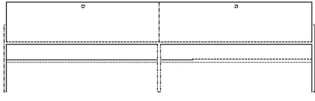

Height
30 cm

Depth
40 cm

The parcel's measurements

The parcel's measurements 1: 0.08 m³, 15.0 kg
(D 46.0 cm, W 46.0 cm, H 36.0 cm)

04-141-50

Luxe drinks cabinet

Width
71 cm

Height
125 cm

Depth
40 cm

The parcel's measurements

The parcel's measurements 1: 0.28 m³, 29.0 kg
(D 46.6 cm, W 81.2 cm, H 74.6 cm)
The parcel's measurements 2: 0.14 m³, 6.0 kg
(D 30.5 cm, W 73.5 cm, H 62.0 cm)

04-141-30

Luxe HiFi - Wooden doors

Width
153 cm

Depth
45 cm

Height
44 cm

Max weight capacity
25 kg

The parcel's measurements

The parcel's measurements 1: 0.23 m³, 23.5 kg
(D 53.0 cm, W 160.0 cm, H 27.0 cm)
The parcel's measurements 2: 0.18 m³, 7.2 kg
(D 34.0 cm, W 156.0 cm, H 34.5 cm)

04-141-35

Luxe HiFi - Fabric door

Width	153 cm	Depth	45 cm
Height	44 cm	Max weight capacity	25 kg

The parcel's measurements

The parcel's measurements 1: 0.23 m³, 22.5 kg
(D 53.0 cm, W 160.0 cm, H 27.3 cm)
The parcel's measurements 2: 0.18 m³, 7.2 kg
(D 34.0 cm, W 156.0 cm, H 34.5 cm)