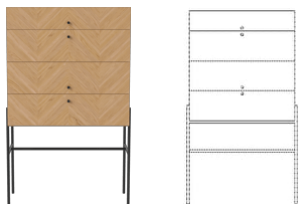

04-141-25

Luxe dresser - 4 drawers - High

Specifications

Country of origin	Assembly	Width	Height	Depth	Max weight capacity
Denmark	Legs/Base to be mounted	71 cm	115 cm	40 cm	15 kg

The parcel's measurements

04-141-25

Luxe dresser - 4 drawers - High

Width
71 cm

Depth
40 cm

Height
115 cm

Max weight capacity
15 kg

The parcel's measurements
The parcel's measurements 1: 0.26 m³, 34.5 kg
(D 47.0 cm, W 74.5 cm, H 73.0 cm)
The parcel's measurements 2: 0.14 m³, 5.1 kg
(D 30.5 cm, W 73.0 cm, H 62.0 cm)

Width
40 cm

Height
30 cm

Depth
40 cm

The parcel's measurements

The parcel's measurements 1: 0.08 m³, 12.0 kg
(D 46.0 cm, W 46.0 cm, H 36.0 cm)

04-141-70

Luxe drawer - 2 drawers - Wall mounting

Width
40 cm

Luxe HiFi - Wooden doors

Width
153 cm

Depth
45 cm

Height
44 cm

Max weight capacity
25 kg

The parcel's measurements

The parcel's measurements 1: 0.23 m³, 23.5 kg
(D 53.0 cm, W 160.0 cm, H 27.0 cm)
The parcel's measurements 2: 0.18 m³, 7.2 kg
(D 34.0 cm, W 156.0 cm, H 34.5 cm)