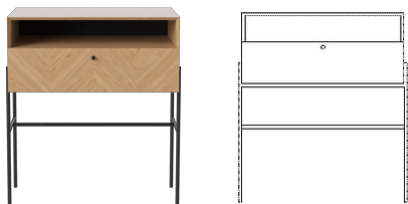

### Specifications

Country of origin	Assembly	Width	Height	Depth	Max weight capacity
Denmark	Legs/Base to be mounted	71 cm	80 cm	40 cm	15 kg

**04-141-20**

Luxe dresser - 4 drawers - Low

**Width**  
71 cm

**Depth**  
40 cm

**Height**  
99 cm

**Max weight capacity**  
15 kg

**The parcel's measurements**  
The parcel's measurements 1: 0.26 m<sup>3</sup>, 34.5 kg  
(D 47.0 cm, W 74.5 cm, H 73.0 cm)  
The parcel's measurements 2: 0.10 m<sup>3</sup>, 4.5 kg  
(D 30.5 cm, W 73.5 cm, H 46.5 cm)

**04-141-25**

Luxe dresser - 4 drawers - High

**Width**  
71 cm

**Depth**  
40 cm

**Height**  
115 cm

**Max weight capacity**  
15 kg

**The parcel's measurements**  
The parcel's measurements 1: 0.26 m<sup>3</sup>, 34.5 kg  
(D 47.0 cm, W 74.5 cm, H 73.0 cm)  
The parcel's measurements 2: 0.14 m<sup>3</sup>, 5.1 kg  
(D 30.5 cm, W 73.0 cm, H 62.0 cm)

<b>Width</b>	153 cm	<b>Depth</b>	45 cm
<b>Height</b>	44 cm	<b>Max weight capacity</b>	25 kg

**The parcel's measurements**

The parcel's measurements 1: 0.23 m<sup>3</sup>, 22.5 kg  
(D 53.0 cm, W 160.0 cm, H 27.3 cm)  
The parcel's measurements 2: 0.18 m<sup>3</sup>, 7.2 kg  
(D 34.0 cm, W 156.0 cm, H 34.5 cm)