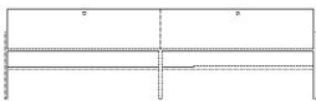

---

**04-141-70**

Luxe drawer - 2 drawers - Wall mounting

**Width**  
40 cm

**Height**  
30 cm

**Depth**  
40 cm

**The parcel's measurements**

The parcel's measurements 1: 0.08 m<sup>3</sup>, 15.0 kg  
(D 46.0 cm, W 46.0 cm, H 36.0 cm)

---

**04-141-50**

Luxe drinks cabinet

**Width**  
71 cm

**Height**  
125 cm

**Depth**  
40 cm

**The parcel's measurements**

The parcel's measurements 1: 0.28 m<sup>3</sup>, 29.0 kg  
(D 46.6 cm, W 81.2 cm, H 74.6 cm)  
The parcel's measurements 2: 0.14 m<sup>3</sup>, 6.0 kg  
(D 30.5 cm, W 73.5 cm, H 62.0 cm)

---

**04-141-30**

Luxe HiFi - Wooden doors

**Width**  
153 cm

**Depth**  
45 cm

**Height**  
44 cm

**Max weight capacity**  
25 kg

**The parcel's measurements**

The parcel's measurements 1: 0.23 m<sup>3</sup>, 23.5 kg  
(D 53.0 cm, W 160.0 cm, H 27.0 cm)  
The parcel's measurements 2: 0.18 m<sup>3</sup>, 7.2 kg  
(D 34.0 cm, W 156.0 cm, H 34.5 cm)

04-141-35

Luxe HiFi - Fabric door