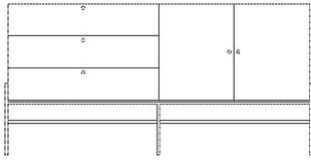

04-141-55

Luxe sideboard

Width
153 cm

Height
75 cm

Depth
45 cm

The parcel's measurements

The parcel's measurements 1: 0.39 m³, 65.0 kg
(D 49.3 cm, W 156.4 cm, H 51.2 cm)
The parcel's measurements 2: 0.23 m³, 8.0 kg
(D 42.0 cm, W 156.0 cm, H 34.5 cm)

04-141-01

Luxe drawer - 1 drawer - Low