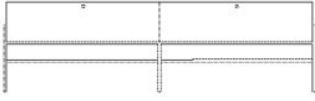

---

**04-141-50**

Luxe drinks cabinet

**Width**  
71 cm

**Height**  
125 cm

**Depth**  
40 cm

**The parcel's measurements**

The parcel's measurements 1: 0.28 m<sup>3</sup>, 29.0 kg  
(D 46.6 cm, W 81.2 cm, H 74.6 cm)  
The parcel's measurements 2: 0.14 m<sup>3</sup>, 6.0 kg  
(D 30.5 cm, W 73.5 cm, H 62.0 cm)

The parcel's measurements 1: 0.23 m<sup>3</sup>, 23.5 kg  
(D 53.0 cm, W 160.0 cm, H 27.0 cm)  
The parcel's measurements 2: 0.18 m<sup>3</sup>, 7.2 kg  
(D 34.0 cm, W 156.0 cm, H 34.5 cm)

04-141-35

Luxe HiFi - Fabric door

<b>Width</b>	153 cm	<b>Depth</b>	45 cm
<b>Height</b>	44 cm	<b>Max weight capacity</b>	25 kg

**The parcel's measurements**

The parcel's measurements 1: 0.23 m<sup>3</sup>, 22.5 kg  
(D 53.0 cm, W 160.0 cm, H 27.3 cm)  
The parcel's measurements 2: 0.18 m<sup>3</sup>, 7.2 kg  
(D 34.0 cm, W 156.0 cm, H 34.5 cm)