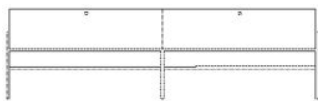

---

**04-141-70**

Luxe drawer - 2 drawers - Wall mounting

**Width**  
40 cm

**Height**  
30 cm

**Depth**  
40 cm

**The parcel's measurements**

The parcel's measurements 1: 0.08 m<sup>3</sup>, 15.0 kg  
(D 46.0 cm, W 46.0 cm, H 36.0 cm)

---

**04-141-50**

Luxe drinks cabinet

**Width**  
71 cm

**Height**  
125 cm

**Depth**  
40 cm

**The parcel's measurements**

The parcel's measurements 1: 0.28 m<sup>3</sup>, 29.0 kg  
(D 46.6 cm, W 81.2 cm, H 74.6 cm)  
The parcel's measurements 2: 0.14 m<sup>3</sup>, 6.0 kg  
(D 30.5 cm, W 73.5 cm, H 62.0 cm)

---

**04-141-30**

Luxe HiFi - Wooden doors

**Width**  
153 cm

**Depth**  
45 cm

**Height**  
44 cm

**Max weight capacity**  
25 kg

**The parcel's measurements**

The parcel's measurements 1: 0.23 m<sup>3</sup>, 23.5 kg  
(D 53.0 cm, W 160.0 cm, H 27.0 cm)  
The parcel's measurements 2: 0.18 m<sup>3</sup>, 7.2 kg  
(D 34.0 cm, W 156.0 cm, H 34.5 cm)

04-141-35

Luxe HiFi - Fabric door