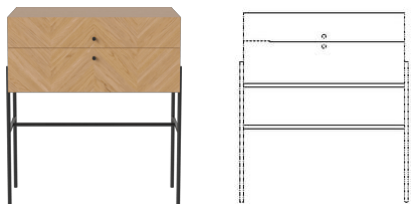

### Specifications

Country of origin	Assembly	Width	Height	Depth	Max weight capacity
Denmark	Legs/Base to be mounted	71 cm	80 cm	40 cm	15 kg

**04-141-20**

Luxe dresser - 4 drawers - Low

**Width**  
71 cm

**Depth**  
40 cm

**Height**  
99 cm

**Max weight capacity**  
15 kg

**The parcel's measurements**  
The parcel's measurements 1: 0.26 m<sup>3</sup>, 34.5 kg  
(D 47.0 cm, W 74.5 cm, H 73.0 cm)  
The parcel's measurements 2: 0.10 m<sup>3</sup>, 4.5 kg  
(D 30.5 cm, W 73.5 cm, H 46.5 cm)

**04-141-25**

Luxe dresser - 4 drawers - High

**Width**  
71 cm

**Depth**  
40 cm

**Height**  
115 cm

**Max weight capacity**  
15 kg

**The parcel's measurements**  
The parcel's measurements 1: 0.26 m<sup>3</sup>, 34.5 kg  
(D 47.0 cm, W 74.5 cm, H 73.0 cm)  
The parcel's measurements 2: 0.14 m<sup>3</sup>, 5.1 kg  
(D 30.5 cm, W 73.0 cm, H 62.0 cm)

**04-141-40**

Luxe drawer - 1 drawer - Wall mounting

**Width**  
68 cm

**Depth**  
40 cm

**Height**  
30 cm

**Max weight capacity**  
15 kg

**The parcel's measurements**  
The parcel's measurements 1: 0.13 m<sup>3</sup>, 18.0 kg  
(D 47.5 cm, W 74.4 cm, H 38.0 cm)