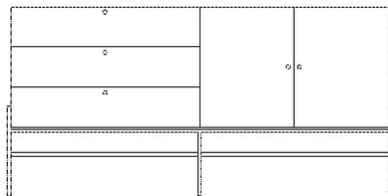

04-141-55

Luxe sideboard

Specifications

Country of origin	Assembly	Width	Height	Depth	The parcel's measurements
Denmark	Legs/Base to be mounted	153 cm	75 cm	45 cm	The parcel's measurements 1: 0.39 m³, 65.0 kg (D 49.3 cm, W 156.4 cm, H 51.2 cm) The parcel's measurements 2: 0.23 m³, 8.0 kg (D 42.0 cm, W 156.0 cm, H 34.5 cm)

Notice

Test and certifications

TSCA Title VI compliant

FSC® C165134

The mark of responsible forestry