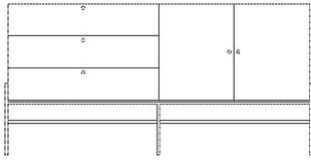

The parcel's measurements 1: 0.13 m³, 18.0 kg
(D 47.5 cm, W 74.4 cm, H 38.0 cm)

Notice

Test and certifications

TSCA Title VI compliant

FSC® C165134

The mark of
responsible forestry

04-141-55

Luxe sideboard

Width
153 cm

Height
75 cm

Depth
45 cm

The parcel's measurements

The parcel's measurements 1: 0.39 m³, 65.0 kg
(D 49.3 cm, W 156.4 cm, H 51.2 cm)
The parcel's measurements 2: 0.23 m³, 8.0 kg
(D 42.0 cm, W 156.0 cm, H 34.5 cm)

04-141-01

Luxe drawer - 1 drawer - Low

Width
71 cm

Depth
40 cm

Height
64 cm

Max weight capacity
15 kg

The parcel's measurements

The parcel's measurements 1: 0.13 m³, 18.0 kg
(D 47.5 cm, W 74.4 cm, H 38.0 cm)
The parcel's measurements 2: 0.10 m³, 4.5 kg
(D 30.5 cm, W 73.5 cm, H 45.0 cm)

04-141-05

Luxe drawer - 1 drawer - High

Width
71 cm

Depth
40 cm

Height
80 cm

Max weight capacity
15 kg

The parcel's measurements

The parcel's measurements 1: 0.13 m³, 18.0 kg
(D 47.5 cm, W 74.4 cm, H 38.0 cm)
The parcel's measurements 2: 0.14 m³, 5.1 kg
(D 30.5 cm, W 73.5 cm, H 62.0 cm)