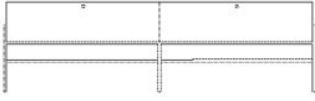

Depth
40 cm

The parcel's measurements

The parcel's measurements 1: 0.28 m³, 29.0 kg
(D 46.6 cm, W 81.2 cm, H 74.6 cm)
The parcel's measurements 2: 0.14 m³, 6.0 kg
(D 30.5 cm, W 73.5 cm, H 62.0 cm)

04-141-30

Luxe HiFi - Wooden doors

Width
153 cm

Depth
45 cm

Height
44 cm

Max weight capacity
25 kg

The parcel's measurements

The parcel's measurements 1: 0.23 m³, 23.5 kg
(D 53.0 cm, W 160.0 cm, H 27.0 cm)
The parcel's measurements 2: 0.18 m³, 7.2 kg
(D 34.0 cm, W 156.0 cm, H 34.5 cm)

04-141-35

Luxe HiFi - Fabric door

Width
153 cm

Depth
45 cm

Height
44 cm

Max weight capacity
25 kg

The parcel's measurements

The parcel's measurements 1: 0.23 m³, 22.5 kg
(D 53.0 cm, W 160.0 cm, H 27.3 cm)
The parcel's measurements 2: 0.18 m³, 7.2 kg
(D 34.0 cm, W 156.0 cm, H 34.5 cm)

04-141-37

Luxe HiFi - Wall mounted

Width
100 cm

Depth
35 cm

Height
19 cm

Max weight capacity
15 kg

The parcel's measurements

The parcel's measurements 1: 0.11 m³, 15.0 kg
(D 41.0 cm, W 106.0 cm, H 25.0 cm)