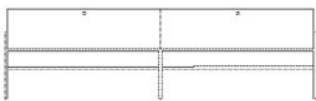

Width
40 cm

Height
30 cm

Depth
40 cm

The parcel's measurements

The parcel's measurements 1: 0.08 m³, 12.0 kg
(D 46.0 cm, W 46.0 cm, H 36.0 cm)

04-141-70

Luxe drawer - 2 drawers - Wall mounting

Width
40 cm

Height
30 cm

Depth
40 cm

The parcel's measurements

The parcel's measurements 1: 0.08 m³, 15.0 kg
(D 46.0 cm, W 46.0 cm, H 36.0 cm)

04-141-50

Luxe drinks cabinet

Width
71 cm

Height
125 cm

Depth
40 cm

The parcel's measurements

The parcel's measurements 1: 0.28 m³, 29.0 kg
(D 46.6 cm, W 81.2 cm, H 74.6 cm)
The parcel's measurements 2: 0.14 m³, 6.0 kg
(D 30.5 cm, W 73.5 cm, H 62.0 cm)

04-141-30

Luxe HiFi - Wooden doors

Width
153 cm

Depth
45 cm

Height
44 cm

Max weight capacity
25 kg

The parcel's measurements

The parcel's measurements 1: 0.23 m³, 23.5 kg
(D 53.0 cm, W 160.0 cm, H 27.0 cm)
The parcel's measurements 2: 0.18 m³, 7.2 kg
(D 34.0 cm, W 156.0 cm, H 34.5 cm)