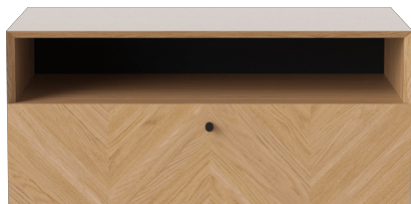

Luxe series

Designed by Michael H. Nielsen, Denmark

The Luxe series is designed by the Danish designer Michael H. Nielsen and comprises an elegant series of storage, media furniture and bar cabinets. Every design features an eye-catching herringbone pattern, which elegantly reflects the light and brings the design to life. All drawer modules are equipped with soft-close functions, and the smaller modules can be mounted on a metal frame or hung directly on the wall. An elegant design, whose functionality and aesthetics go hand in hand.

04-141-40

Luxe drawer - 1 drawer - Wall mounting

Specifications

Country of origin	Assembly	Width	Height	Depth	Max weight capacity
Denmark	Delivered assembled	68 cm	30 cm	40 cm	15 kg

The parcel's measurements