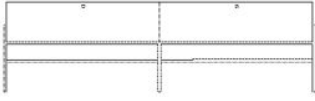

The parcel's measurements 1: 0.23 m<sup>3</sup>, 23.5 kg  
(D 53.0 cm, W 160.0 cm, H 27.0 cm)  
The parcel's measurements 2: 0.18 m<sup>3</sup>, 7.2 kg  
(D 34.0 cm, W 156.0 cm, H 34.5 cm)

**04-141-35**

Luxe HiFi - Fabric door

**Width**  
153 cm

**Depth**  
45 cm

**Height**  
44 cm

**Max weight capacity**  
25 kg

**The parcel's measurements**  
The parcel's measurements 1: 0.23 m<sup>3</sup>, 22.5 kg  
(D 53.0 cm, W 160.0 cm, H 27.3 cm)  
The parcel's measurements 2: 0.18 m<sup>3</sup>, 7.2 kg  
(D 34.0 cm, W 156.0 cm, H 34.5 cm)

**04-141-37**

Luxe HiFi - Wall mounted

**Width**  
100 cm

**Depth**  
35 cm

**Height**  
19 cm

**Max weight capacity**  
15 kg

**The parcel's measurements**  
The parcel's measurements 1: 0.11 m<sup>3</sup>, 15.0 kg  
(D 41.0 cm, W 106.0 cm, H 25.0 cm)