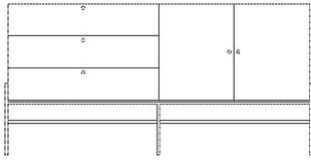

04-141-55

Luxe sideboard

Width
153 cm

Height
75 cm

Depth
45 cm

The parcel's measurements

The parcel's measurements 1: 0.39 m³, 65.0 kg
(D 49.3 cm, W 156.4 cm, H 51.2 cm)
The parcel's measurements 2: 0.23 m³, 8.0 kg
(D 42.0 cm, W 156.0 cm, H 34.5 cm)