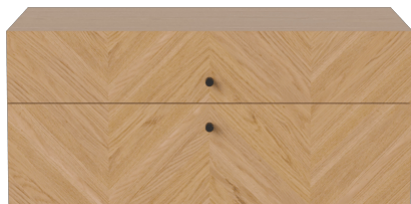

04-141-45

Luxe drawer - 2 drawers - Wall mounting

Specifications

Country of origin	Assembly	Width	Height	Depth	Max weight capacity
Denmark	Delivered assembled	68 cm	30 cm	40 cm	15 kg

The parcel's measurements

The parcel's measurements 1: 0.13 m³, 21.0 kg
(D 47.5 cm, W 74.5 cm, H 38.0 cm)

Notice

Test and certifications

TSCA Title VI compliant

FSC® C165134

The mark of responsible forestry