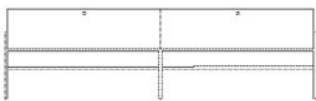

---

**04-141-70**

Luxe drawer - 2 drawers - Wall mounting

**Width**  
40 cm

**Height**  
30 cm

**Depth**  
40 cm

**The parcel's measurements**

The parcel's measurements 1: 0.08 m<sup>3</sup>, 15.0 kg  
(D 46.0 cm, W 46.0 cm, H 36.0 cm)

---

**04-141-50**

Luxe drinks cabinet

**Width**  
71 cm

**Height**  
125 cm

**Depth**  
40 cm

**The parcel's measurements**

The parcel's measurements 1: 0.28 m<sup>3</sup>, 29.0 kg  
(D 46.6 cm, W 81.2 cm, H 74.6 cm)  
The parcel's measurements 2: 0.14 m<sup>3</sup>, 6.0 kg  
(D 30.5 cm, W 73.5 cm, H 62.0 cm)

---

**04-141-30**

Luxe HiFi - Wooden doors

**Width**  
153 cm

**Depth**  
45 cm

**Height**  
44 cm

**Max weight capacity**  
25 kg

**The parcel's measurements**

The parcel's measurements 1: 0.23 m<sup>3</sup>, 23.5 kg  
(D 53.0 cm, W 160.0 cm, H 27.0 cm)  
The parcel's measurements 2: 0.18 m<sup>3</sup>, 7.2 kg  
(D 34.0 cm, W 156.0 cm, H 34.5 cm)

**04-141-35**