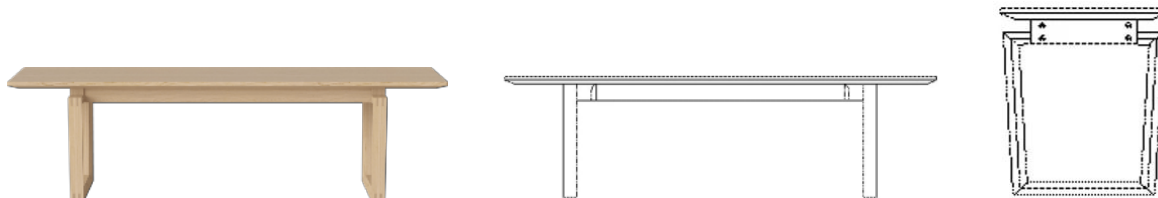

## Nord series

Designed by Glismand & Rüdiger, Denmark

---

The Nord collection consists of beautiful dining tables and benches in two different lengths, and the collection is a rather unusual and beautiful combination of craftsmanship and top-quality materials that are characterised by the distinctive mortise-and-tenon joints that fuse the leg corners together. Nord is designed by the Danish duo, Glismand & Rüdiger, who created the series with the clear objective of combining function with quality. Therefore, both dining tables can be extended with just a few simple movements to accommodate events both great and small in everyday life as well as weekends. The accompanying Nord bench matches the width of the dining tables and design aesthetics to perfection.

### Specifications

Country of origin	Assembly	Height	Depth	Width	Max weight capacity
Slovenia	Legs/Base to be mounted	45 cm	40 cm	160 cm	293 kg