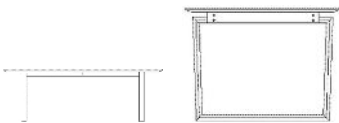

02-111-15

Graceful/Nord Bench Cushion 200 cm

**Width**  
200 cm

**Height**  
4 cm

**Depth**  
40 cm

**The parcel's measurements**

The parcel's measurements 1: 0.10 m<sup>3</sup>, 2.5 kg  
(D 45.0 cm, W 205.0 cm, H 11.0 cm)

03-033-65

Nord Dining Table 180 cm

**Height**  
71.60 cm

**Length**  
180 cm

**Width**  
100 cm

**Weight**  
52 kg

**Full length incl. extension leave(s)**  
330 cm

**Tabletop thickness**  
2.60 cm

**Distance between legs**  
113.70 cm

**Distance sarg to floor**  
62 cm

**Distance tabletop to floor**  
69 cm

**Max weight capacity**  
75 kg

**The parcel's measurements**

The parcel's measurements 1: 0.27 m<sup>3</sup>, 52.0 kg  
(D 190.0 cm, W 109.0 cm, H 13.0 cm)  
The parcel's measurements 2: 0.12 m<sup>3</sup>, 21.0 kg  
(D 73.0 cm, W 93.0 cm, H 17.0 cm)

03-033-70

Nord Dining Table 220 cm

**Height**  
71.60 cm

**Length**  
220 cm

**Width**  
100 cm

**Weight**  
63 kg

**Full length incl. extension leave(s)**  
420 cm

**Tabletop thickness**  
2.60 cm