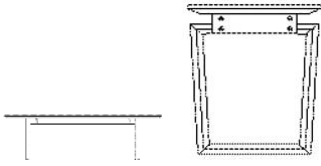

#### The parcel's measurements

The parcel's measurements 1: 0.06 m<sup>3</sup>, 20.0 kg  
(D 45.0 cm, W 168.0 cm, H 8.0 cm)

The parcel's measurements 2: 0.02 m<sup>3</sup>, 8.0 kg  
(D 41.0 cm, W 47.0 cm, H 12.0 cm)

**Depth**  
40 cm

**Max weight capacity**  
165 kg

**The parcel's measurements**

The parcel's measurements 1: 0.04 m<sup>3</sup>, 10.0 kg  
(D 98.0 cm, W 45.0 cm, H 8.0 cm)  
The parcel's measurements 2: 0.02 m<sup>3</sup>, 8.0 kg  
(D 41.0 cm, W 47.0 cm, H 12.0 cm)

02-111-02

Nord Bench 160 cm

**Height**  
45 cm

**Width**  
160 cm

**Depth**  
40 cm

**Max weight capacity**  
293 kg

**The parcel's measurements**

The parcel's measurements 1: 0.06 m<sup>3</sup>, 20.0 kg  
(D 45.0 cm, W 168.0 cm, H 8.0 cm)  
The parcel's measurements 2: 0.02 m<sup>3</sup>, 8.0 kg  
(D 41.0 cm, W 47.0 cm, H 12.0 cm)

02-111-04

Nord Bench 200 cm

**Height**  
45 cm

**Width**  
200 cm

**Depth**  
40 cm

**Max weight capacity**  
367 kg

**The parcel's measurements**

The parcel's measurements 1: 0.07 m<sup>3</sup>, 26.0 kg  
(D 45.0 cm, W 208.0 cm, H 8.0 cm)  
The parcel's measurements 2: 0.02 m<sup>3</sup>, 8.0 kg  
(D 41.0 cm, W 47.0 cm, H 12.0 cm)