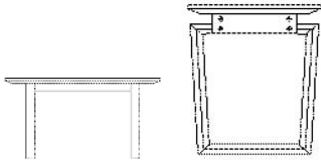

02-111-07

Nord Bench 90 cm

Height
45 cm

Width
90 cm

Depth
40 cm

Max weight capacity
165 kg

The parcel's measurements

The parcel's measurements 1: 0.04 m³, 10.0 kg
(D 98.0 cm, W 45.0 cm, H 8.0 cm)
The parcel's measurements 2: 0.02 m³, 8.0 kg
(D 41.0 cm, W 47.0 cm, H 12.0 cm)

02-111-02

Nord Bench 160 cm