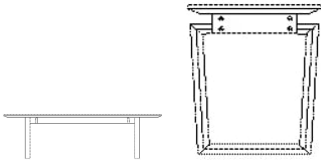

Height
45 cm

Width
160 cm

Depth
40 cm

Max weight capacity
293 kg

The parcel's measurements

The parcel's measurements 1: 0.06 m³, 20.0 kg
(D 45.0 cm, W 168.0 cm, H 8.0 cm)
The parcel's measurements 2: 0.02 m³, 8.0 kg
(D 41.0 cm, W 47.0 cm, H 12.0 cm)

02-111-04

Nord Bench 200 cm