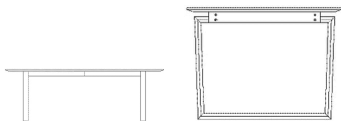

03-033-70

Nord Dining Table 220 cm

Height
71.60 cm

Length
220 cm

Width
100 cm

Weight
63 kg

Full length incl. extension leave(s)
420 cm

Tabletop thickness
2.60 cm

Distance between legs
163 cm

Distance sarg to floor
62 cm

Distance tabletop to floor
69 cm

Max weight capacity
75 kg

The parcel's measurements

The parcel's measurements 1: 0.33 m³, 63.0 kg
(D 230.0 cm, W 109.0 cm, H 13.0 cm)
The parcel's measurements 2: 0.01 m³, 21.0 kg
(D 95.0 cm, W 7.3 cm, H 17.0 cm)