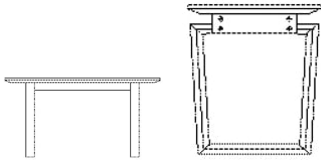

02-111-07

Nord Bench 90 cm

Height
45 cm

Width
90 cm

Depth
40 cm

Max weight capacity
165 kg

The parcel's measurements

The parcel's measurements 1: 0.04 m³, 10.0 kg
(D 98.0 cm, W 45.0 cm, H 8.0 cm)
The parcel's measurements 2: 0.02 m³, 8.0 kg
(D 41.0 cm, W 47.0 cm, H 12.0 cm)

02-111-02

Nord Bench 160 cm