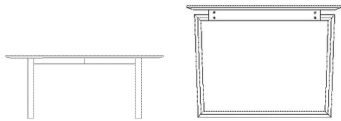

Graceful/Nord Bench Cushion 160 cm

Width
160 cm

Height
4 cm

Depth
40 cm

The parcel's measurements

The parcel's measurements 1: 0.08 m³, 2.0 kg
(D 45.0 cm, W 165.0 cm, H 11.0 cm)

02-111-15

Graceful/Nord Bench Cushion 200 cm

Width
200 cm

Height
4 cm

Depth
40 cm

The parcel's measurements

The parcel's measurements 1: 0.10 m³, 2.5 kg
(D 45.0 cm, W 205.0 cm, H 11.0 cm)

03-033-65

Nord Dining Table 180 cm

Height
71.60 cm

Length
180 cm

Width
100 cm

Weight
52 kg

Full length incl. extension leave(s)
330 cm

Tabletop thickness
2.60 cm

Distance between legs
113.70 cm

Distance sarg to floor
62 cm

Distance tabletop to floor
69 cm

Max weight capacity
75 kg

The parcel's measurements

The parcel's measurements 1: 0.27 m³, 52.0 kg
(D 190.0 cm, W 109.0 cm, H 13.0 cm)
The parcel's measurements 2: 0.12 m³, 21.0 kg
(D 73.0 cm, W 93.0 cm, H 17.0 cm)