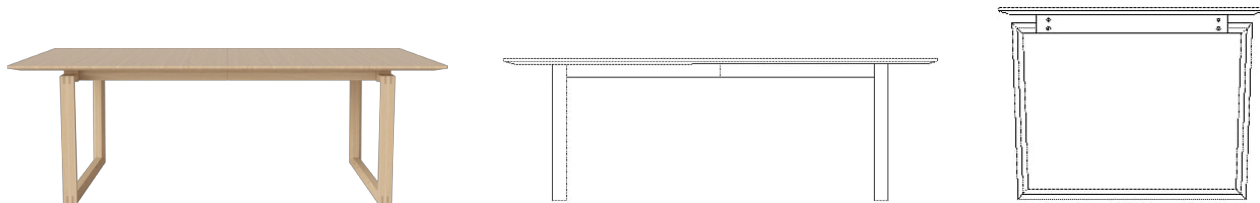

Nord series

Designed by Glismand & Rüdiger, Denmark

The Nord collection consists of beautiful dining tables and benches in two different lengths, and the collection is a rather unusual and beautiful combination of craftsmanship and top-quality materials that are characterised by the distinctive mortise-and-tenon joints that fuse the leg corners together. Nord is designed by the Danish duo, Glismand & Rüdiger, who created the series with the clear objective of combining function with quality. Therefore, both dining tables can be extended with just a few simple movements to accommodate events both great and small in everyday life as well as weekends. The accompanying Nord bench matches the width of the dining tables and design aesthetics to perfection.

03-033-70

Nord Dining Table 220 cm

Specifications

Country of origin	Assembly	Height	Length	Width	Weight
Slovenia	Legs/Base to be mounted	71.60 cm	220 cm	100 cm	63 kg
Full length incl. extension leave(s)	Tabletop thickness	Distance between legs	Distance sarg to floor	Distance tabletop to floor	Max weight capacity
420 cm	2.60 cm	163 cm	62 cm	69 cm	75 kg

Width
200 cm

Height
4 cm

Depth
40 cm

The parcel's measurements

The parcel's measurements 1: 0.10 m³, 2.5 kg
(D 45.0 cm, W 205.0 cm, H 11.0 cm)

03-033-65

Nord Dining Table 180 cm

Height
71.60 cm

Width
180 cm

Height
4 cm
Depth
40 cm

The parcel's measurements

The parcel's measurements 1: 0.09 m³, 2.5 kg
(D 45.0 cm, W 185.0 cm, H 11.0 cm)

Materials and surfaces

Top

White laminate

White pigmented oiled oak