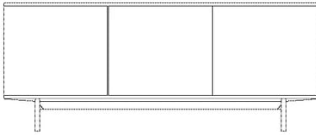

04-147-10

Silent highboard

Specifications

Country of origin	Assembly	Width	Height	Depth	The parcel's measurements
Poland	Legs/Base to be mounted	100 cm	155 cm	45 cm	The parcel's measurements 1: 0.69 m ³ , 58.0 kg (D 50.0 cm, W 105.0 cm, H 132.0 cm)

Height
81 cm

Depth
45 cm

The parcel's measurements

The parcel's measurements 1: 0.79 m3, 68.0 kg
(D 50.0 cm, W 207.0 cm, H 76.0 cm)

04-147-10

Silent highboard

Width
100 cm

Height
155 cm

Depth
45 cm

The parcel's measurements

The parcel's measurements 1: 0.69 m3, 58.0 kg
(D 50.0 cm, W 105.0 cm, H 132.0 cm)

04-147-05

Silent Sideboard - wooden base

Width
200 cm

Depth
45 cm

Height
81 cm

Height
155 cm

Max weight capacity per shelf
10 kg

The parcel's measurements

The parcel's measurements 1: 0.69 m3, 58.0 kg
(D 50.0 cm, W 105.0 cm, H 132.0 cm)

Materials and surfaces

Material

Oiled oak

White
pigmented
oiled oak