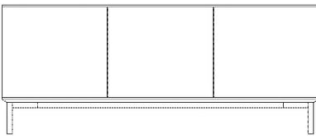

Height
81 cm

Depth
45 cm

The parcel's measurements

The parcel's measurements 1: 0.79 m3, 68.0 kg
(D 50.0 cm, W 207.0 cm, H 76.0 cm)

04-147-10

Silent highboard

Width
100 cm

Height
155 cm

Depth
45 cm

The parcel's measurements

The parcel's measurements 1: 0.69 m3, 58.0 kg
(D 50.0 cm, W 105.0 cm, H 132.0 cm)

04-147-05

Silent Sideboard - wooden base

Width
200 cm

Depth
45 cm

Height
81 cm

Max weight capacity per shelf
10 kg

The parcel's measurements

The parcel's measurements 1: 0.79 m3, 78.0 kg
(D 50.0 cm, W 207.0 cm, H 76.0 cm)

04-147-15

Silent Highboard - wooden base

Width
100 cm

Depth
45 cm

Height
155 cm

Max weight capacity per shelf
10 kg

The parcel's measurements

The parcel's measurements 1: 0.69 m3, 58.0 kg
(D 50.0 cm, W 105.0 cm, H 132.0 cm)

Materials and surfaces

Material

Oiled oak

White
pigmented
oiled oak