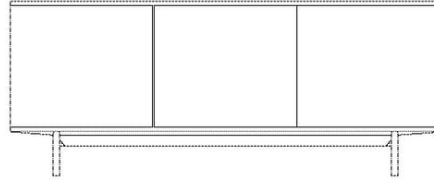

### Specifications

Country of origin	Assembly	Width	Height	Depth	The parcel's measurements
Poland	Legs/Base to be mounted	200 cm	81 cm	45 cm	The parcel's measurements 1: 0.79 m <sup>3</sup> , 68.0 kg (D 50.0 cm, W 207.0 cm, H 76.0 cm)

**Depth**  
45 cm

**The parcel's measurements**

The parcel's measurements 1: 0.79 m<sup>3</sup>, 68.0 kg  
(D 50.0 cm, W 207.0 cm, H 76.0 cm)

---

04-147-10

Silent highboard

**Width**  
100 cm

**Height**  
155 cm

**Depth**  
45 cm

**The parcel's measurements**

The parcel's measurements 1: 0.69 m<sup>3</sup>, 58.0 kg  
(D 50.0 cm, W 105.0 cm, H 132.0 cm)

---

04-147-05

Silent Sideboard - wooden base

**Width**  
200 cm

**Depth**  
45 cm

**Height**  
81 cm

**Max weight capacity per shelf**  
10 kg

**The parcel's measurements**

The parcel's measurements 1: 0.79 m<sup>3</sup>, 78.0 kg  
(D 50.0 cm, W 207.0 cm, H 76.0 cm)

---