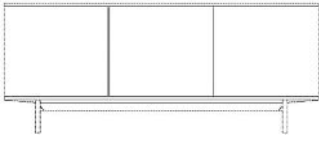

04-147-01

Silent sideboard

Width
200 cm

Height
81 cm

Depth
45 cm

The parcel's measurements

The parcel's measurements 1: 0.79 m³, 68.0 kg
(D 50.0 cm, W 207.0 cm, H 76.0 cm)

04-147-10

Silent highboard

Width
100 cm

Height
155 cm

Depth
45 cm

The parcel's measurements

The parcel's measurements 1: 0.69 m³, 58.0 kg
(D 50.0 cm, W 105.0 cm, H 132.0 cm)

04-147-05

Silent Sideboard - wooden base