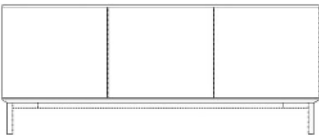

**Depth**  
45 cm

**The parcel's measurements**

The parcel's measurements 1: 0.79 m<sup>3</sup>, 68.0 kg  
(D 50.0 cm, W 207.0 cm, H 76.0 cm)

---

04-147-10

Silent highboard

**Width**  
100 cm

**Height**  
155 cm

**Depth**  
45 cm

**The parcel's measurements**

The parcel's measurements 1: 0.69 m<sup>3</sup>, 58.0 kg  
(D 50.0 cm, W 105.0 cm, H 132.0 cm)

---

04-147-05

Silent Sideboard - wooden base

**Width**  
200 cm

**Depth**  
45 cm

**Height**  
81 cm

**Max weight capacity per shelf**  
10 kg

**The parcel's measurements**

The parcel's measurements 1: 0.79 m<sup>3</sup>, 78.0 kg  
(D 50.0 cm, W 207.0 cm, H 76.0 cm)

---

04-147-15

Silent Highboard - wooden base

**Width**  
100 cm

**Depth**  
45 cm

**Height**  
155 cm

**Max weight capacity per shelf**  
10 kg

**The parcel's measurements**

The parcel's measurements 1: 0.69 m<sup>3</sup>, 58.0 kg  
(D 50.0 cm, W 105.0 cm, H 132.0 cm)