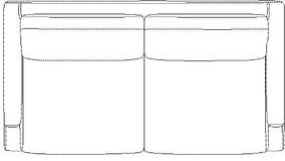

01-096-01

Veneda Sofa 2½ seater

Specifications

Country of origin	Width	Depth	Height	Seat height	Seat depth
Poland	192 cm	102 cm	81 cm	46 cm	63 cm
Armrest height	Armrest width	Max weight capacity per seat	Producer	The parcel's measurements	
59 cm	11 cm	110 kg	7935, Sits Sp. z o. o., EUR	The parcel's measurements 1: 1.04 m ³ , 59.0 kg (D 52.0 cm, W 103.0 cm, H 195.0 cm)	

The mark of
responsible forestry

01-096-01

Veneda Sofa 2½ seater

Width
192 cm

Depth
102 cm

Height
81 cm

Seat height
46 cm

Seat depth
63 cm

Armrest height
59 cm

Armrest width
11 cm

Max weight capacity per seat
110 kg

Producer
7935, Sits Sp. z o. o., EUR

The parcel's measurements

The parcel's measurements 1: 1.04 m³, 59.0 kg
(D 52.0 cm, W 103.0 cm, H 195.0 cm)

Armrest width
11 cm

Max weight capacity per seat
110 kg

Producer
7935, Sits Sp. z o. o., EUR

The parcel's measurements

The parcel's measurements 1: 1.30 m³, 73.0 kg
(D 52.0 cm, W 103.0 cm, H 243.0 cm)

01-096-10