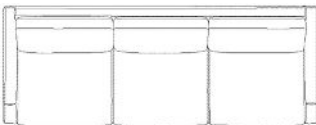

Armrest height
59 cm

Armrest width
11 cm

Max weight capacity per seat
110 kg

Producer
7935, Sits Sp. z o. o., EUR

The parcel's measurements

The parcel's measurements 1: 1.04 m³, 59.0 kg
(D 52.0 cm, W 103.0 cm, H 195.0 cm)

Armrest width
11 cm

Max weight capacity per seat
110 kg

Producer
7935, Sits Sp. z o. o., EUR

The parcel's measurements

The parcel's measurements 1: 1.30 m³, 73.0 kg
(D 52.0 cm, W 103.0 cm, H 243.0 cm)

01-096-10

Veneda Sofa 4 seater

Width
277 cm

Depth
102 cm

Height
81 cm

Seat height
46 cm

Seat depth
63 cm

Armrest height
59 cm

Armrest width
11 cm

Producer
7935, Sits Sp. z o. o., EUR

The parcel's measurements

The parcel's measurements 1: 0.76 m³, 43.5 kg
(D 52.0 cm, W 103.0 cm, H 142.0 cm)
The parcel's measurements 2: 0.76 m³, 43.5 kg
(D 52.0 cm, W 103.0 cm, H 142.0 cm)