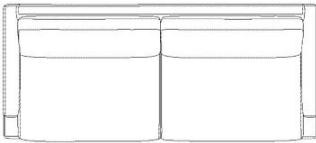

01-096-05

Veneda Sofa 3 seater

Width
240 cm

Depth
102 cm

Height
81 cm

Seat height
46 cm

Seat depth
63 cm

Armrest height
59 cm

Armrest width
11 cm

Max weight capacity per seat
110 kg

Producer
7935, Sits Sp. z o. o., EUR

The parcel's measurements

The parcel's measurements 1: 1.30 m³, 73.0 kg
(D 52.0 cm, W 103.0 cm, H 243.0 cm)