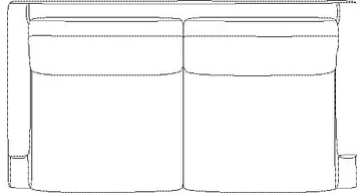

01-096-01

Veneda Sofa 2½ seater

Specifications

Country of origin	Width	Depth	Height	Seat height	Seat depth
Poland	192 cm	102 cm	81 cm	46 cm	63 cm
Armrest height	Armrest width	Max weight capacity per seat	Producer	The parcel's measurements	
59 cm	11 cm	110 kg	7935, Sits Sp. z o. o., EUR	The parcel's measurements 1: 1.04 m³, 59.0 kg (D 52.0 cm, W 103.0 cm, H 195.0 cm)	

Notice

This sofa has a fully removable cover

Test and certifications

FSC® C165134

TSCA Title VI compliant

BS 5852:1979

EN 16139 - L1: General use. Furniture - Strength, durability and safety - Requirements for non-domestic seating. EN 1022:2005 - Domestic furniture - Seating - Determination of stability.

The mark of
responsible forestry