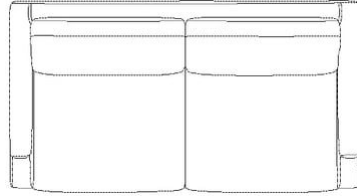

01-096-01

Veneda Sofa 2½ seater

Specifications

Country of origin	Width	Depth	Height	Seat height	Seat depth
Poland	192 cm	102 cm	81 cm	46 cm	63 cm
Armrest height	Armrest width	Max weight capacity per seat	Producer	The parcel's measurements	
59 cm	11 cm	110 kg	7935, Sits Sp. z o. o., EUR	The parcel's measurements 1: 1.04 m³, 59.0 kg (D 52.0 cm, W 103.0 cm, H 195.0 cm)	

Notice

This sofa has a fully removable cover

Test and certifications

FSC® C165134

TSCA Title VI compliant

BS 5852:1979

EN 16139 - L1: General use. Furniture - Strength, durability and safety - Requirements for non-domestic seating. EN 1022:2005 - Domestic furniture - Seating - Determination of stability.

The mark of
responsible forestry