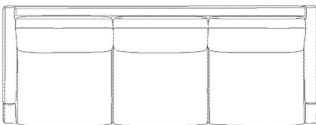

01-096-10

Veneda Sofa 4 seater

Width
277 cm

Depth
102 cm

Height
81 cm

Seat height
46 cm

Seat depth
63 cm

Armrest height
59 cm

Armrest width
11 cm

Producer
7935, Sits Sp. z o. o., EUR

The parcel's measurements

The parcel's measurements 1: 0.76 m³, 43.5 kg
(D 52.0 cm, W 103.0 cm, H 142.0 cm)
The parcel's measurements 2: 0.76 m³, 43.5 kg
(D 52.0 cm, W 103.0 cm, H 142.0 cm)

01-096-15

Veneda Sofa 4½ seater with chaise longue - left

Width
340 cm

Depth
102 cm

Height
81 cm

Seat height
46 cm

Seat depth
63 cm

Chaise longue depth
155 cm

Chaise longue seat depth
116 cm

Chaise longue seat width
106 cm

Chaise longue width
120 cm

Armrest height
59 cm

Armrest width
11 cm

Max weight capacity per seat
110 kg

Producer
7935, Sits Sp. z o. o., EUR

The parcel's measurements

The parcel's measurements 1: 1.19 m³, 52.0 kg
(D 62.0 cm, W 121.0 cm, H 158.0 cm)
The parcel's measurements 2: 1.24 m³, 70.0 kg
(D 52.0 cm, W 103.0 cm, H 232.0 cm)