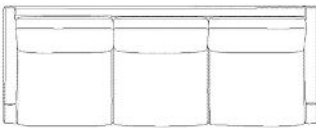

01-096-10

Veneda Sofa 4 seater

Width
277 cm

Depth
102 cm

Height
81 cm

Seat height
46 cm

Seat depth
63 cm

Armrest height
59 cm

Armrest width
11 cm

Producer
7935, Sits Sp. z o. o., EUR

The parcel's measurements

The parcel's measurements 1: 0.76 m³, 43.5 kg
(D 52.0 cm, W 103.0 cm, H 142.0 cm)
The parcel's measurements 2: 0.76 m³, 43.5 kg
(D 52.0 cm, W 103.0 cm, H 142.0 cm)

01-096-15

Veneda Sofa 4½ seater with chaise longue - left

Width
340 cm

Depth
102 cm

Height
81 cm

Seat height
46 cm

Seat depth
63 cm

Chaise longue depth
155 cm

Chaise longue seat depth
116 cm

Chaise longue seat width
106 cm

Chaise longue width
120 cm

Armrest height
59 cm

Armrest width
11 cm

Max weight capacity per seat
110 kg

Producer
7935, Sits Sp. z o. o., EUR

The parcel's measurements

The parcel's measurements 1: 1.19 m³, 52.0 kg
(D 62.0 cm, W 121.0 cm, H 158.0 cm)
The parcel's measurements 2: 1.24 m³, 70.0 kg
(D 52.0 cm, W 103.0 cm, H 232.0 cm)