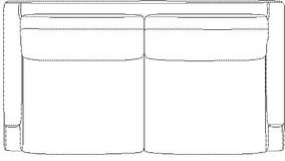

### Specifications

Country of origin	Width	Depth	Height	Seat height	Seat depth
Poland	192 cm	102 cm	81 cm	46 cm	63 cm
Armrest height	Armrest width	Max weight capacity per seat	Producer	The parcel's measurements	
59 cm	11 cm	110 kg	7935, Sits Sp. z o. o., EUR	The parcel's measurements 1: 1.04 m <sup>3</sup> , 59.0 kg (D 52.0 cm, W 103.0 cm, H 195.0 cm)	

The mark of  
responsible forestry

01-096-01

Veneda Sofa 2½ seater

**Width**  
192 cm

**Depth**  
102 cm

**Height**  
81 cm

**Seat height**  
46 cm

**Seat depth**  
63 cm

**Armrest height**  
59 cm

**Armrest width**  
11 cm

**Max weight capacity per seat**  
110 kg

**Producer**  
7935, Sits Sp. z o. o., EUR

**The parcel's measurements**

The parcel's measurements 1: 1.04 m<sup>3</sup>, 59.0 kg  
(D 52.0 cm, W 103.0 cm, H 195.0 cm)

**Armrest width**  
11 cm

**Max weight capacity per seat**  
110 kg

**Producer**  
7935, Sits Sp. z o. o., EUR

**The parcel's measurements**

The parcel's measurements 1: 1.30 m<sup>3</sup>, 73.0 kg  
(D 52.0 cm, W 103.0 cm, H 243.0 cm)