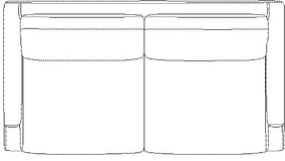

### Specifications

Country of origin	Width	Depth	Height	Seat height	Seat depth
Poland	192 cm	102 cm	81 cm	46 cm	63 cm
Armrest height	Armrest width	Max weight capacity per seat	Producer	The parcel's measurements	
59 cm	11 cm	110 kg	7935, Sits Sp. z o. o., EUR	The parcel's measurements 1: 1.04 m <sup>3</sup> , 59.0 kg (D 52.0 cm, W 103.0 cm, H 195.0 cm)	

The mark of  
responsible forestry

01-096-01

Veneda Sofa 2½ seater

**Width**  
192 cm

**Depth**  
102 cm

**Height**  
81 cm

**Seat height**  
46 cm

**Seat depth**  
63 cm

**Armrest height**  
59 cm

**Armrest width**  
11 cm

**Max weight capacity per seat**  
110 kg

**Producer**  
7935, Sits Sp. z o. o., EUR

**The parcel's measurements**

The parcel's measurements 1: 1.04 m<sup>3</sup>, 59.0 kg  
(D 52.0 cm, W 103.0 cm, H 195.0 cm)

**Armrest width**  
11 cm

**Max weight capacity per seat**  
110 kg

**Producer**  
7935, Sits Sp. z o. o., EUR

**The parcel's measurements**

The parcel's measurements 1: 1.30 m<sup>3</sup>, 73.0 kg  
(D 52.0 cm, W 103.0 cm, H 243.0 cm)