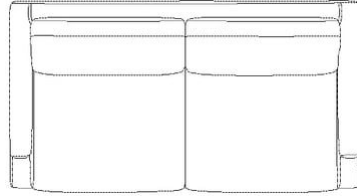

01-096-01

Veneda Sofa 2½ seater

Specifications

Country of origin	Width	Depth	Height	Seat height	Seat depth
Poland	192 cm	102 cm	81 cm	46 cm	63 cm
Armrest height	Armrest width	Max weight capacity per seat	Producer	The parcel's measurements	
59 cm	11 cm	110 kg	7935, Sits Sp. z o. o., EUR	The parcel's measurements 1: 1.04 m ³ , 59.0 kg (D 52.0 cm, W 103.0 cm, H 195.0 cm)	

Armrest height
59 cm

Armrest width
11 cm

Max weight capacity per seat
110 kg

Producer
7935, Sits Sp. z o. o., EUR

The parcel's measurements

The parcel's measurements 1: 1.04 m³, 59.0 kg
(D 52.0 cm, W 103.0 cm, H 195.0 cm)

Armrest width
11 cm

Max weight capacity per seat
110 kg

Producer
7935, Sits Sp. z o. o., EUR

The parcel's measurements

The parcel's measurements 1: 1.30 m³, 73.0 kg
(D 52.0 cm, W 103.0 cm, H 243.0 cm)

01-096-10

The parcel's measurements
 The parcel's measurements 1: 1.24 m³, 70.0 kg
 (D 52.0 cm, W 103.0 cm, H 232.0 cm)
 The parcel's measurements 2: 1.19 m³, 52.0 kg
 (D 62.0 cm, W 121.0 cm, H 158.0 cm)

01-096-06