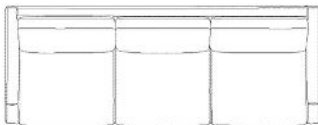

Armrest height
59 cm

Armrest width
11 cm

Max weight capacity per seat
110 kg

Producer
7935, Sits Sp. z o. o., EUR

The parcel's measurements

The parcel's measurements 1: 1.04 m³, 59.0 kg
(D 52.0 cm, W 103.0 cm, H 195.0 cm)

Armrest width
11 cm

Max weight capacity per seat
110 kg

Producer
7935, Sits Sp. z o. o., EUR

The parcel's measurements

The parcel's measurements 1: 1.30 m³, 73.0 kg
(D 52.0 cm, W 103.0 cm, H 243.0 cm)

01-096-10

Veneda Sofa 4 seater

Width
277 cm

Depth
102 cm

Height
81 cm

Seat height
46 cm

Seat depth
63 cm

Armrest height
59 cm

Armrest width
11 cm

Producer
7935, Sits Sp. z o. o., EUR

The parcel's measurements

The parcel's measurements 1: 0.76 m³, 43.5 kg
(D 52.0 cm, W 103.0 cm, H 142.0 cm)
The parcel's measurements 2: 0.76 m³, 43.5 kg
(D 52.0 cm, W 103.0 cm, H 142.0 cm)