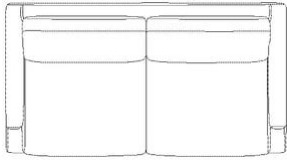

01-096-01

Veneda Sofa 2½ seater

Specifications

Country of origin	Width	Depth	Height	Seat height	Seat depth
Poland	192 cm	102 cm	81 cm	46 cm	63 cm
Armrest height	Armrest width	Max weight capacity per seat	Producer	The parcel's measurements	
59 cm	11 cm	110 kg	7935, Sits Sp. z o. o., EUR	The parcel's measurements 1: 1.04 m ³ , 59.0 kg (D 52.0 cm, W 103.0 cm, H 195.0 cm)	

The mark of
responsible forestry

01-096-01

Veneda Sofa 2½ seater

Width
192 cm

Depth
102 cm

Height
81 cm

Seat height
46 cm

Seat depth
63 cm

Armrest height
59 cm

Armrest width
11 cm

Max weight capacity per seat
110 kg

Producer
7935, Sits Sp. z o. o., EUR

The parcel's measurements

The parcel's measurements 1: 1.04 m³, 59.0 kg
(D 52.0 cm, W 103.0 cm, H 195.0 cm)

Armrest width
11 cm

Max weight capacity per seat
110 kg

Producer
7935, Sits Sp. z o. o., EUR

The parcel's measurements

The parcel's measurements 1: 1.30 m³, 73.0 kg
(D 52.0 cm, W 103.0 cm, H 243.0 cm)

01-096-10