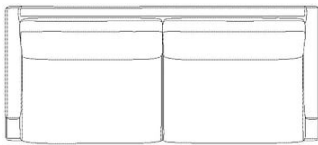

01-096-05

Veneda Sofa 3 seater

Width
240 cm

Depth
102 cm

Height
81 cm

Seat height
46 cm

Seat depth
63 cm

Armrest height
59 cm

Armrest width
11 cm

Max weight capacity per seat
110 kg

Producer
7935, Sits Sp. z o. o., EUR

The parcel's measurements

The parcel's measurements 1: 1.30 m³, 73.0 kg
(D 52.0 cm, W 103.0 cm, H 243.0 cm)