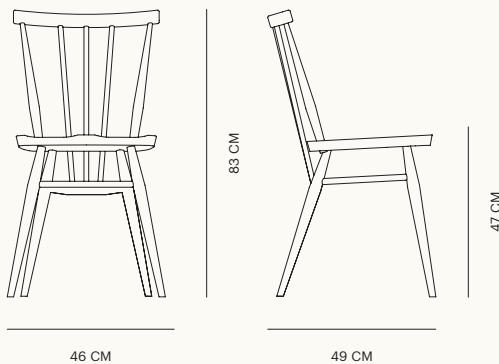

True to its name, the ALL-PURPOSE CHAIR's noble, unadorned appearance allows it to seamlessly blend into a wide array of environments and interiors — subtly enhancing its surroundings with a resounding sense of harmony, comfort and alignment. Favoured for both its versatility and practicality, the ALL-PURPOSE CHAIR features an ergonomic seat design, gently sculpted to complement the body's contours and ensure users' continued comfort.

Manufactured in solid Ash, the ALL-PURPOSE CHAIR is offered in nine bespoke finishes.

SPECIFICATIONS

Product Code	7755
Dimensions	W: 46 D: 49 H: 83 SH: 47 cm.
Packaged Dimensions	W: 59 D: 58 H: 95 cm.
Packaged Weight	8 kg.
Timber	Ash
Finishes	Natural & Stained