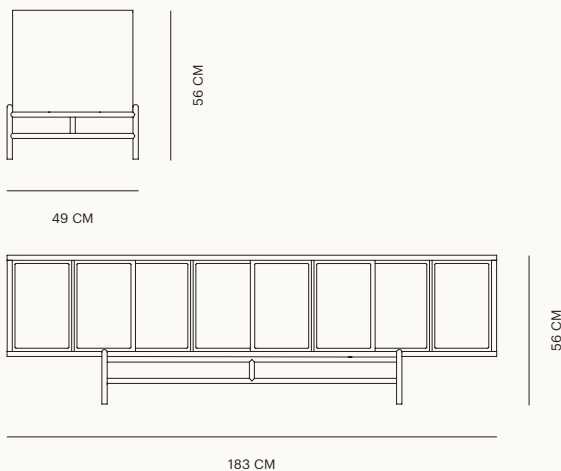

SPECIFICATIONS

Product Code	1976 (Ash), 1977 (Walnut)
Dimensions	W: 183 D: 49 H: 56 cm.
Packaged Dimensions	W: 48 D: 188 H: 65 cm.
Packaged Weight	58.5 kg.
Timber	Ash/Walnut
Finishes	Natural & Stained