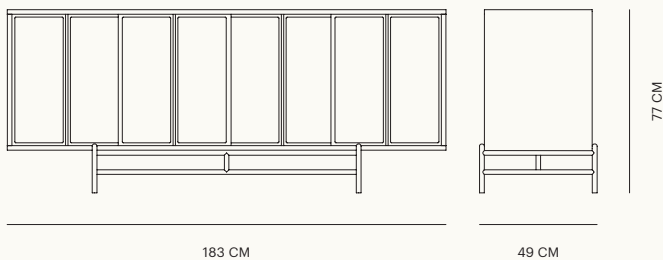

SPECIFICATIONS

Product Code	1970 (Ash), 1971 (Walnut)
Dimensions	W: 183 D: 49 H: 77 cm.
Packaged Dimensions	W: 51 D: 185 H: 80 cm.
Packaged Weight	70 kg.
Timber	Ash/Walnut
Finishes	Natural & Stained