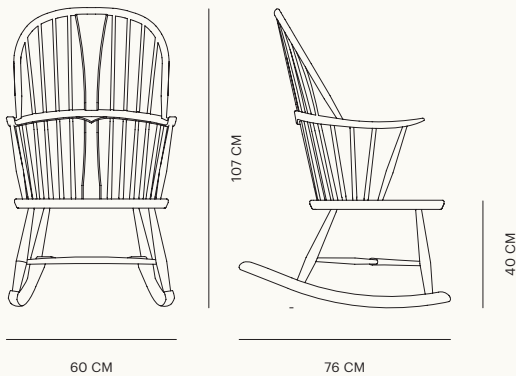

Product Sheet  
Chairmakers Rocker

**L.ERCOLANI**

# Chairmakers Rocker

Designed by Lucian Ercolani

1956

Few forms convey the warm, familiar essence of home as succinctly as that of the rocking chair. The CHAIRMAKERS ROCKER features a traditional spindle backrest with nine, finely-tuned spindles, while durable, solid wooden legs grant the chair a range of movement, allowing users to lean back and enjoy the simple pleasure of sitting in a rocking chair. Manufactured in solid Ash, and offered in nine finishes.

## SPECIFICATIONS

Product Code	7912
Dimensions	W: 60 D: 76 H: 107 SH: 40 cm.
Packaged Dimensions	W: 88 D: 76 H: 117 cm.
Packaged Weight	16 kg.
Timber	Ash
Finishes	Natural & Stained