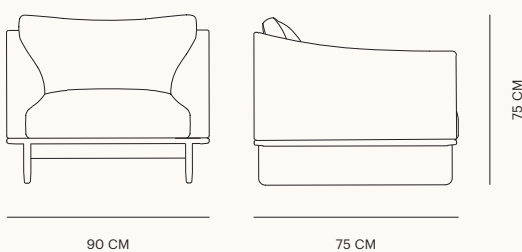

Grade Chair

Designed by Jonas Wagell

2022

Designed by Jonas Wagell in 2022, the GRADE CHAIR offers outstanding comfort paired with minimal friendly aesthetics bringing warmth into its situated environment. The GRADE CHAIR exhibits the meticulous design work that has been determined throughout the creation of this piece, from the inner curves of the seat to the remarkable ash underframe. Offered in a variety of harmonious textiles, leathers and colour-palettes. The solid Ash underframe is available in eight distinct finishes.

SPECIFICATIONS

Product Code	0720
Dimensions	W: 90 D: 75 H: 75 SH: 42 cm.
Packaged Dimensions	W: 92 D: 92 H: 70 cm.
Gross Weight	45 kg
Volume	0.59 cbm
Timber	Ash
Finishes	Natural & Stained