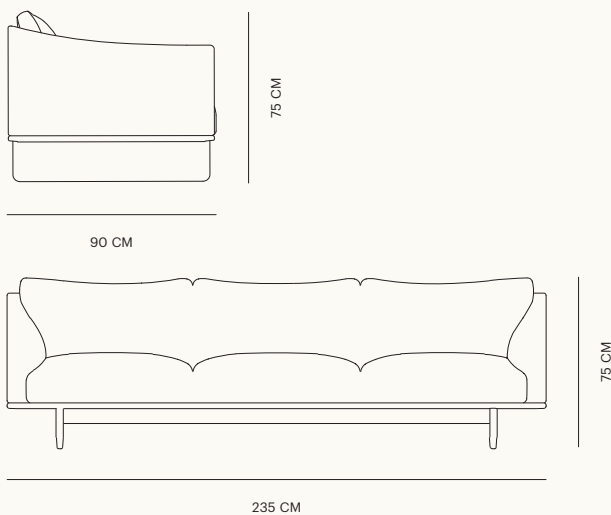

Product Sheet
Grade Three Seater Sofa

L.ERCOLANI

Grade Three Seater Sofa

Designed by Jonas Wagell

2022

Effortless yet eye-catching and elegant, the GRADE THREE SEATER SOFA designed by Jonas Wagell in 2022, accentuates an understated elegance bringing warmth and comfort into its environment. The precise build and curves of the padded body of the sofa show nothing but true, detailed craftsmanship. Offered in a variety of harmonious textiles, leathers and colour-palettes. The solid Ash underframe is available in eight distinct finishes.

SPECIFICATIONS

Product Code	0720-3
Dimensions	W: 235 D: 90 H: 75 SH: 42 cm.
Packaged Dimensions	W: 237 D: 92 H: 70 cm.
Gross Weight	112 kg
Volume	1.53 cbm
Timber	Ash
Finishes	Natural & Stained