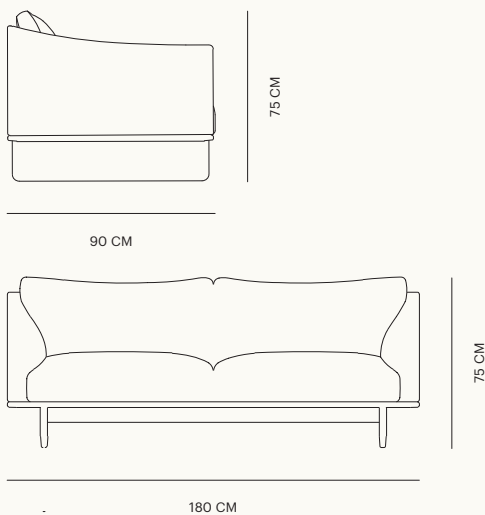

Product Sheet
Grade Two Seater Sofa

L.ERCOLANI

Grade Two Seater Sofa

Designed by Jonas Wagell

2022

Effortless yet eye-catching and elegant, the GRADE THREE SEATER SOFA designed by Jonas Wagell in 2022, accentuates an understated elegance bringing warmth and comfort into its environment. The precise build and curves of the padded body of the sofa show nothing but true, detailed craftsmanship. Offered in a variety of harmonious textiles, leathers and colour-palettes. The solid Ash underframe is available in eight distinct finishes.

SPECIFICATIONS

Product Code	0720-2
Dimensions	W: 180 D: 90 H: 75 SH: 42 cm.
Packaged Dimensions	W: 182 D: 92 H: 70 cm.
Gross Weight	85 kg
Volume	1.17 cbm
Timber	Ash
Finishes	Natural & Stained