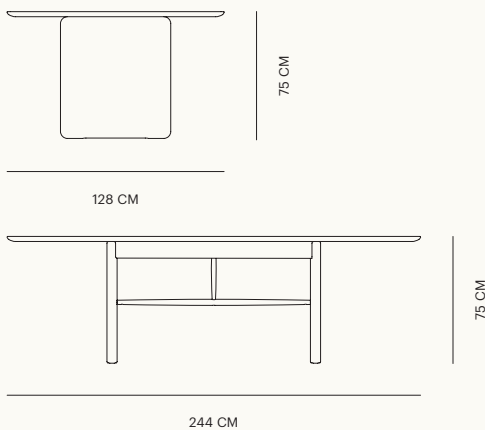

Pennon Large Table

Designed by Norm Architects

2019

Versatile and timeless, the organic curves of the PENNON LARGE TABLE are a tangible expression of Norm Architects' trademark Nordic minimalism. Designed in 2019, the oval form of the PENNON LARGE TABLE is a tactile and serene complement to a wide variety of contemporary living and dining spaces. Available in Ash and Walnut timber, the elemental warmth of wood is a soothing complement to the table's broad form. The Ash variation is offered in nine finishes.

SPECIFICATIONS

Product Code	1810 (Ash), 1815 (Walnut)
Dimensions	W: 244 D: 128 H: 75 cm.
Packaged Dimensions (A)	W: 268 D: 148 H: 26 cm.
Packaged Dimensions (B)	W: 84 D: 75 H: 24 cm.
Packaged Weight (A)	163/198 kg.
Packaged Weight (B)	29.5/33kg
Timber	Ash/Walnut
Finishes	Natural & Stained