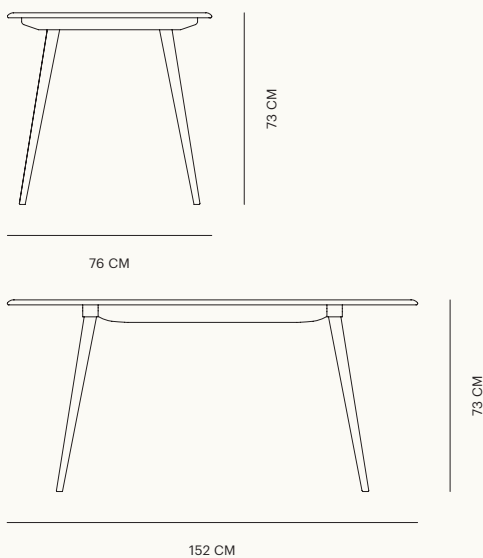

Plank Table

Designed by Lucian Ercolani

1956

Simple, elegant and timeless — the endless appeal of the PLANK TABLE can be attributed to its distinctive, mid-century exterior. Designed by Lucian Ercolani in 1956, the table's rounded, soft-moulded edges and balanced profile transformed it into an instant household favourite. Constructed of solid Ash, the PLANK TABLE is offered in nine finishes.

SPECIFICATIONS

Product Code	7382
Dimensions	W: 152 D: 76 H: 73 cm.
Packaged Dimensions	W: 162 D: 80.5 H: 14 cm.
Packaged Weight	25.5 kg.
Timber	Ash
Finishes	Natural & Stained